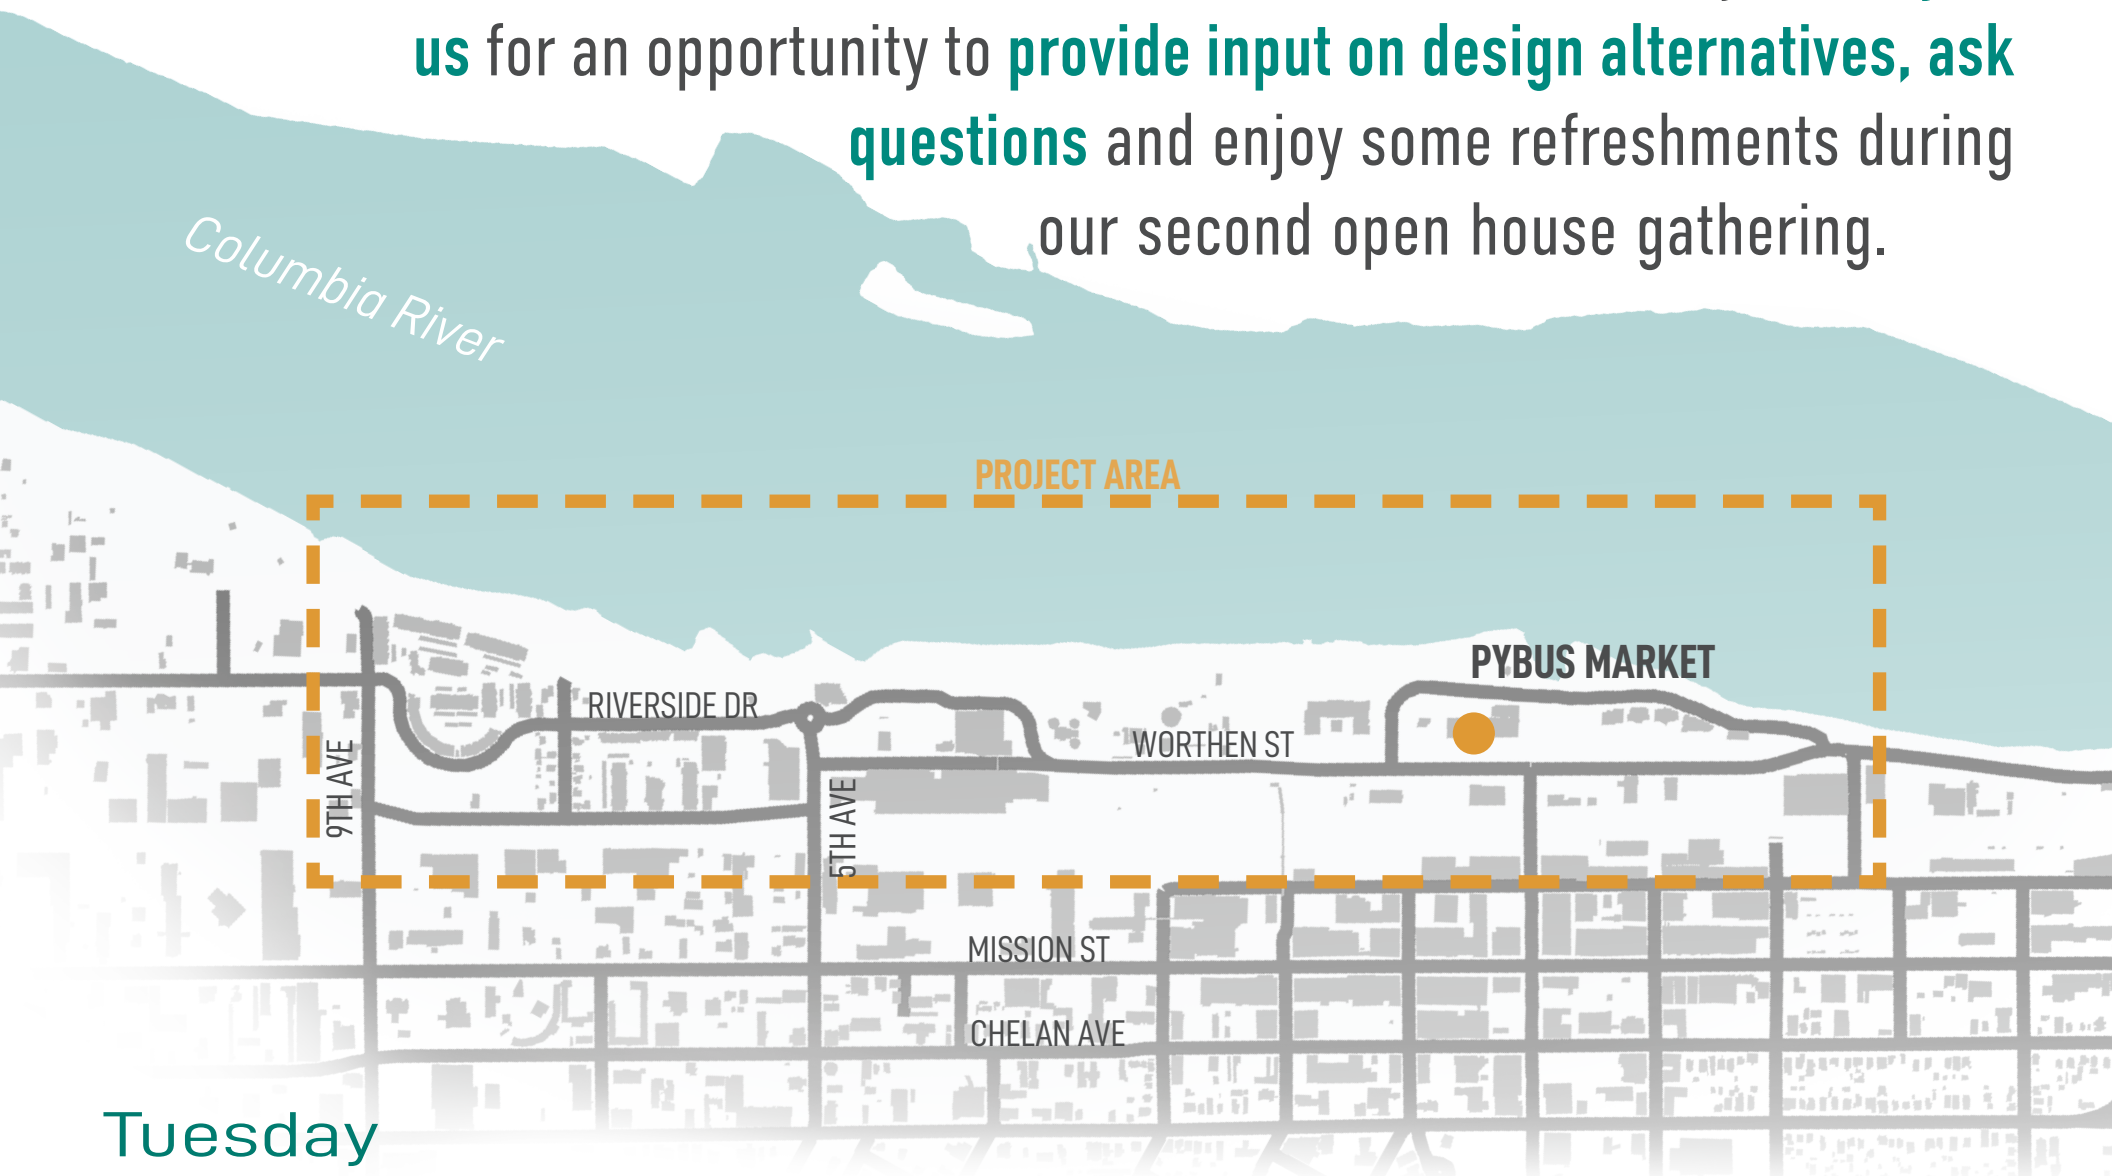

HELP SHAPE THE FUTURE OF RIVERFRONT PARK!

The City of Wenatchee and Chelan PUD are continuing to develop the **plan for Wenatchee Riverfront Park**, and we want to hear from the community. Come **join us** for an opportunity to **provide input on design alternatives, ask questions** and enjoy some refreshments during our second open house gathering.

Tuesday

SEPTEMBER 28, 2021

MORNING DROP-IN

8 - 10AM

AFTERNOON DROP-IN

12 - 3PM

Located at

PYBUS MARKETPLACE

LOCALTEL EVENT CENTER

REFRESHMENTS PROVIDED | OUTDOOR EVENT - WEATHER PERMITTING

For more information visit us at
www.ChelanPUD.org/RiverfrontPark