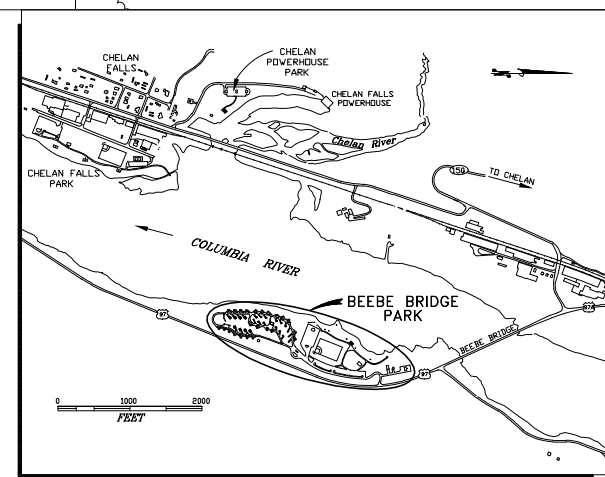

CHELAN COUNTY
PUBLIC UTILITY DISTRICT NO. 1
CHELAN POWERHOUSE PARK
CHELAN COUNTY, WASHINGTON

- Ⓟ POSTING
- Ⓧ DEMONSTRATION
- ♿ HANDICAPPED PARKING
- ⊛ LIGHT POLE
- ⊙ POWER POLE
- FENCE

CHELAN POWERHOUSE PARK IS INTENDED FOR DAY USE ONLY. OVERNIGHT CAMPING IS NOT PERMITTED.

PUBLIC UTILITY DISTRICT NO. 1
OF CHELAN COUNTY
WENATCHEE, WASHINGTON

Chelan Falls Park POWERHOUSE PARK LAYOUT AND FACILITIES		SHEET 1 OF 1
		REVISION 2
		DATE 12/16/2014
		DWG. 0903-50LY-0002