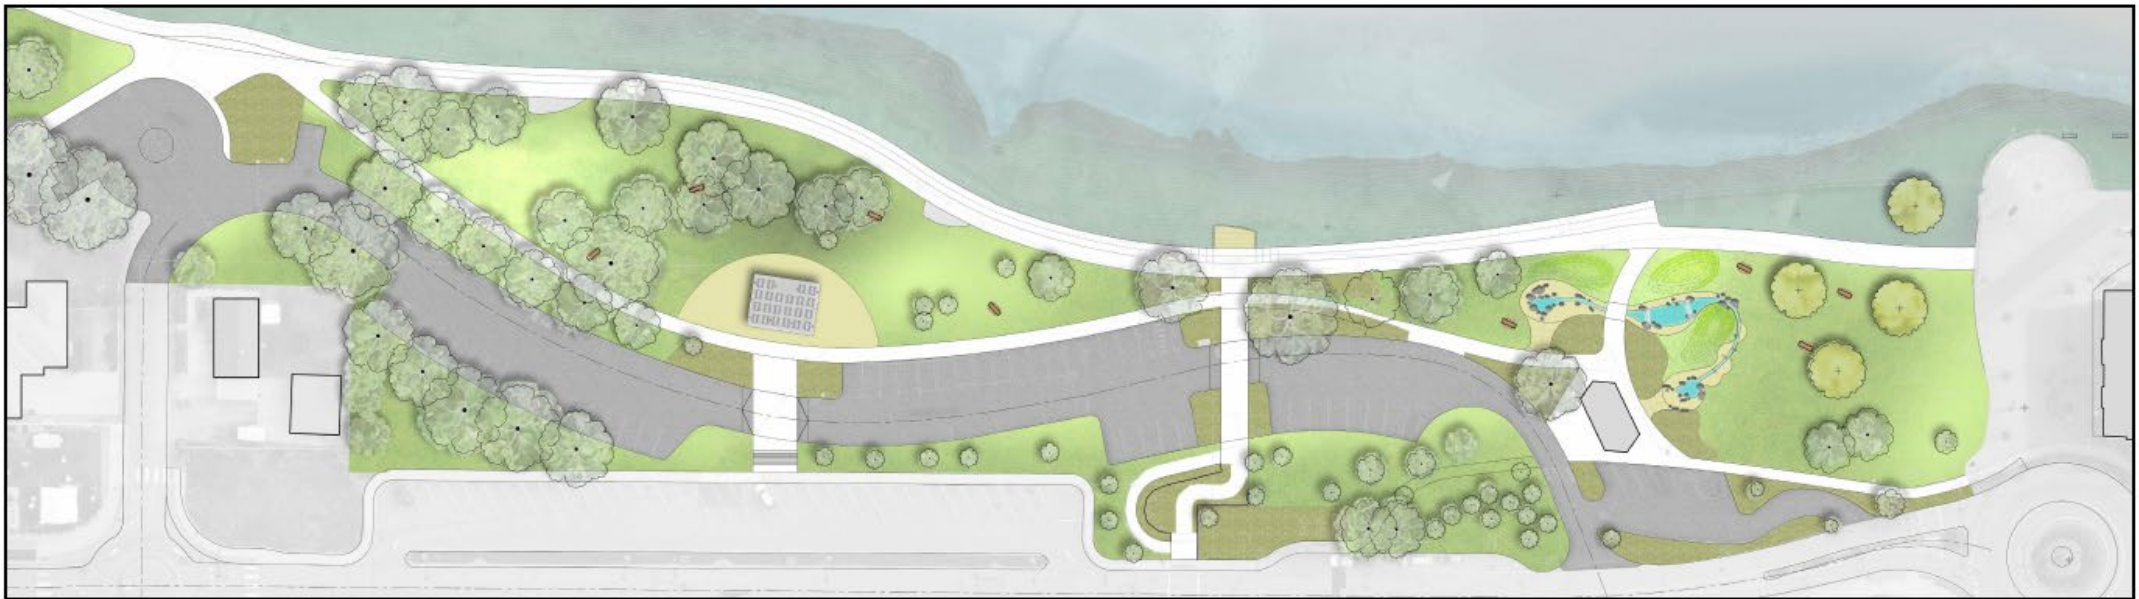

Riverfront Park Planning Update

October 2022

PLAN VIEW - OPTION #1

AERIAL VIEW OF SPLASH PAD AREA LOOKING SOUTH

CLOSE UP OF SPLASH PAD

PLAN VIEW - OPTION #2

AERIAL VIEW OF SPLASH PAD AREA LOOKING SOUTH

CLOSE UP OF SPLASH PAD

PLAN VIEW - OPTION #3

AERIAL VIEW OF SPLASH PAD AREA LOOKING SOUTH

CLOSE UP OF SPLASH PAD

*5 voted for two options

New – Blended Option →

AERIAL VIEW OF SPLASH PAD AREA LOOKING SOUTH

CLOSE UP OF SPLASH PAD

DEPOT RESTROOM PREFERENCES