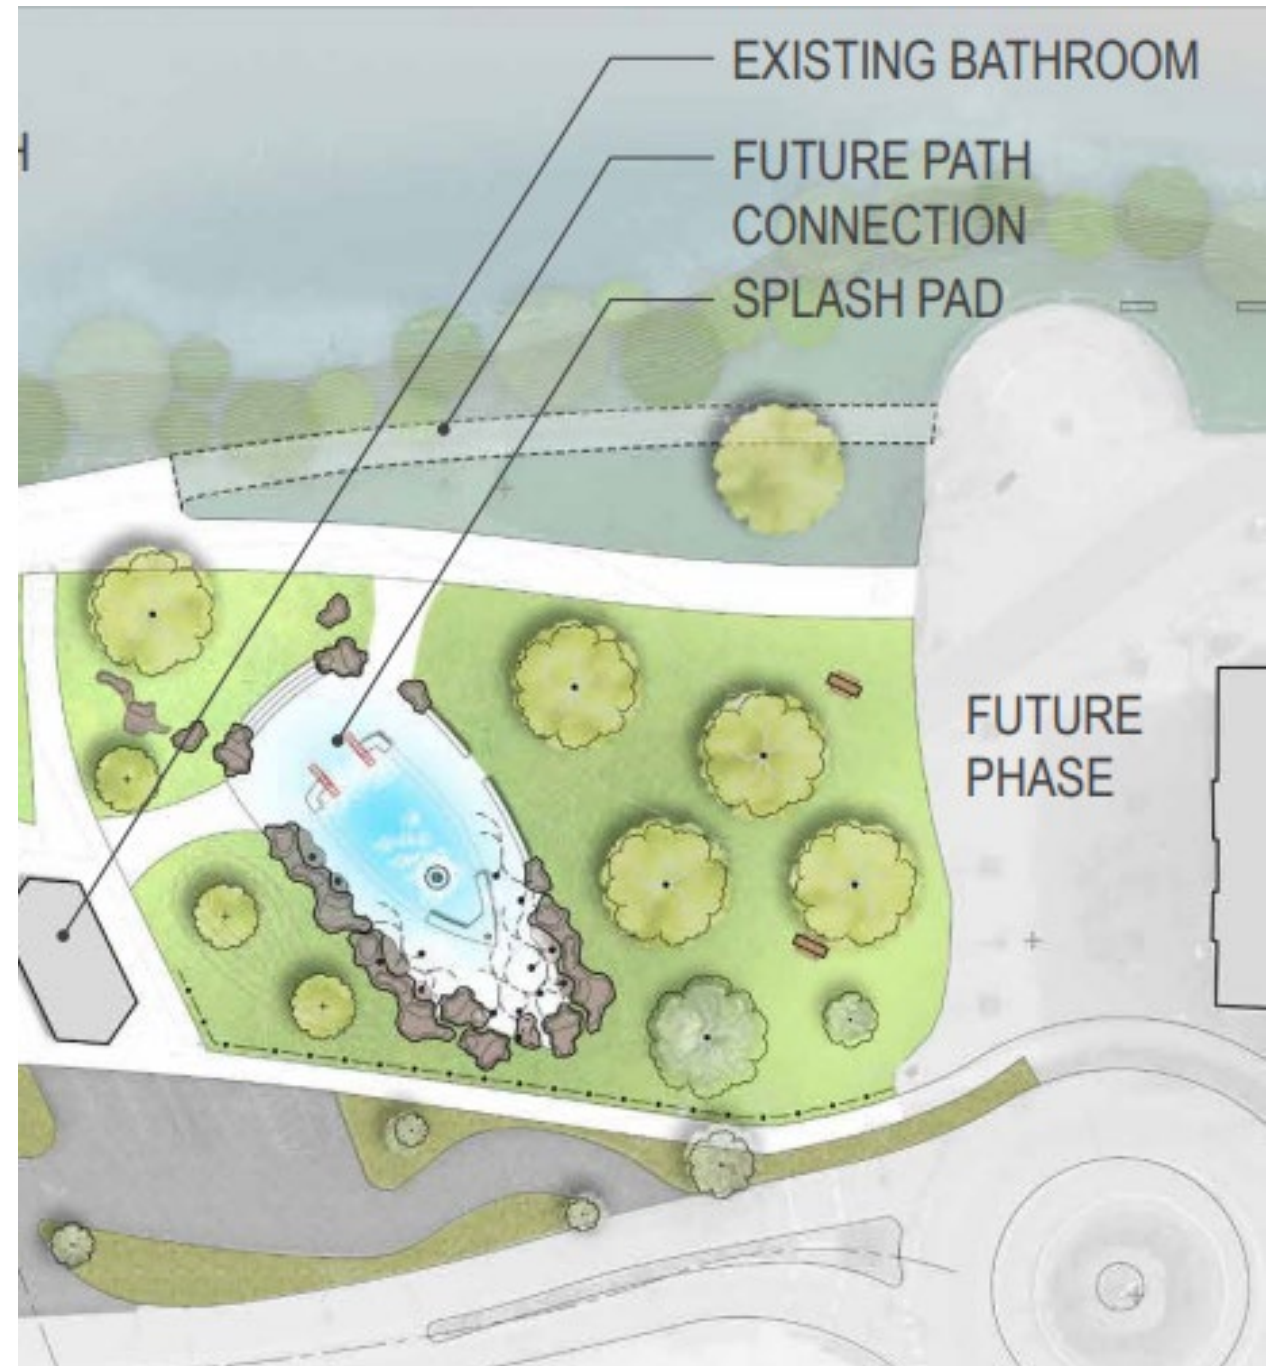

Riverfront Park Planning Update

October 2022

PLAN VIEW - OPTION #1

AERIAL VIEW OF SPLASH PAD AREA LOOKING SOUTH

CLOSE UP OF SPLASH PAD

PLAN VIEW - OPTION #2

AERIAL VIEW OF SPLASH PAD AREA LOOKING SOUTH

CLOSE UP OF SPLASH PAD

PLAN VIEW - OPTION #3

AERIAL VIEW OF SPLASH PAD AREA LOOKING SOUTH

CLOSE UP OF SPLASH PAD

*5 voted for two options

New – Blended Option →

AERIAL VIEW OF SPLASH PAD AREA LOOKING SOUTH

CLOSE UP OF SPLASH PAD

DEPOT RESTROOM PREFERENCES