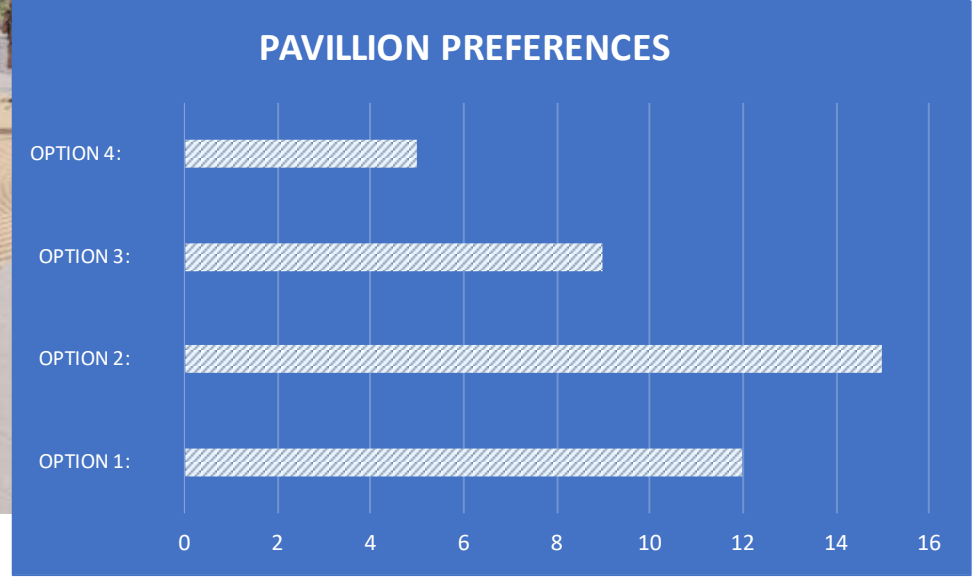

PLAN VIEW - OPTION #3

AERIAL VIEW OF SPLASH PAD AREA LOOKING SOUTH

CLOSE UP OF SPLASH PAD

*5 voted for two options

New – Blended Option →

AERIAL VIEW OF SPLASH PAD AREA LOOKING SOUTH

CLOSE UP OF SPLASH PAD

DEPOT RESTROOM PREFERENCES