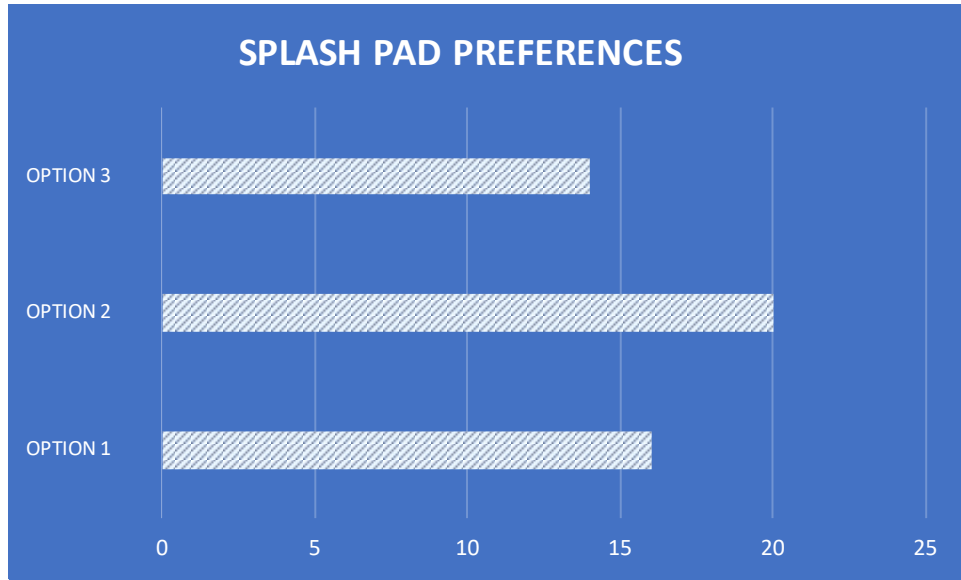

Riverfront Park Planning Update

October 2022

PLAN VIEW - OPTION #1

AERIAL VIEW OF SPLASH PAD AREA LOOKING SOUTH

CLOSE UP OF SPLASH PAD

PLAN VIEW - OPTION #2

AERIAL VIEW OF SPLASH PAD AREA LOOKING SOUTH

CLOSE UP OF SPLASH PAD

PLAN VIEW - OPTION #3

AERIAL VIEW OF SPLASH PAD AREA LOOKING SOUTH

CLOSE UP OF SPLASH PAD

*5 voted for two options

New – Blended Option →

AERIAL VIEW OF SPLASH PAD AREA LOOKING SOUTH

CLOSE UP OF SPLASH PAD

DEPOT RESTROOM PREFERENCES