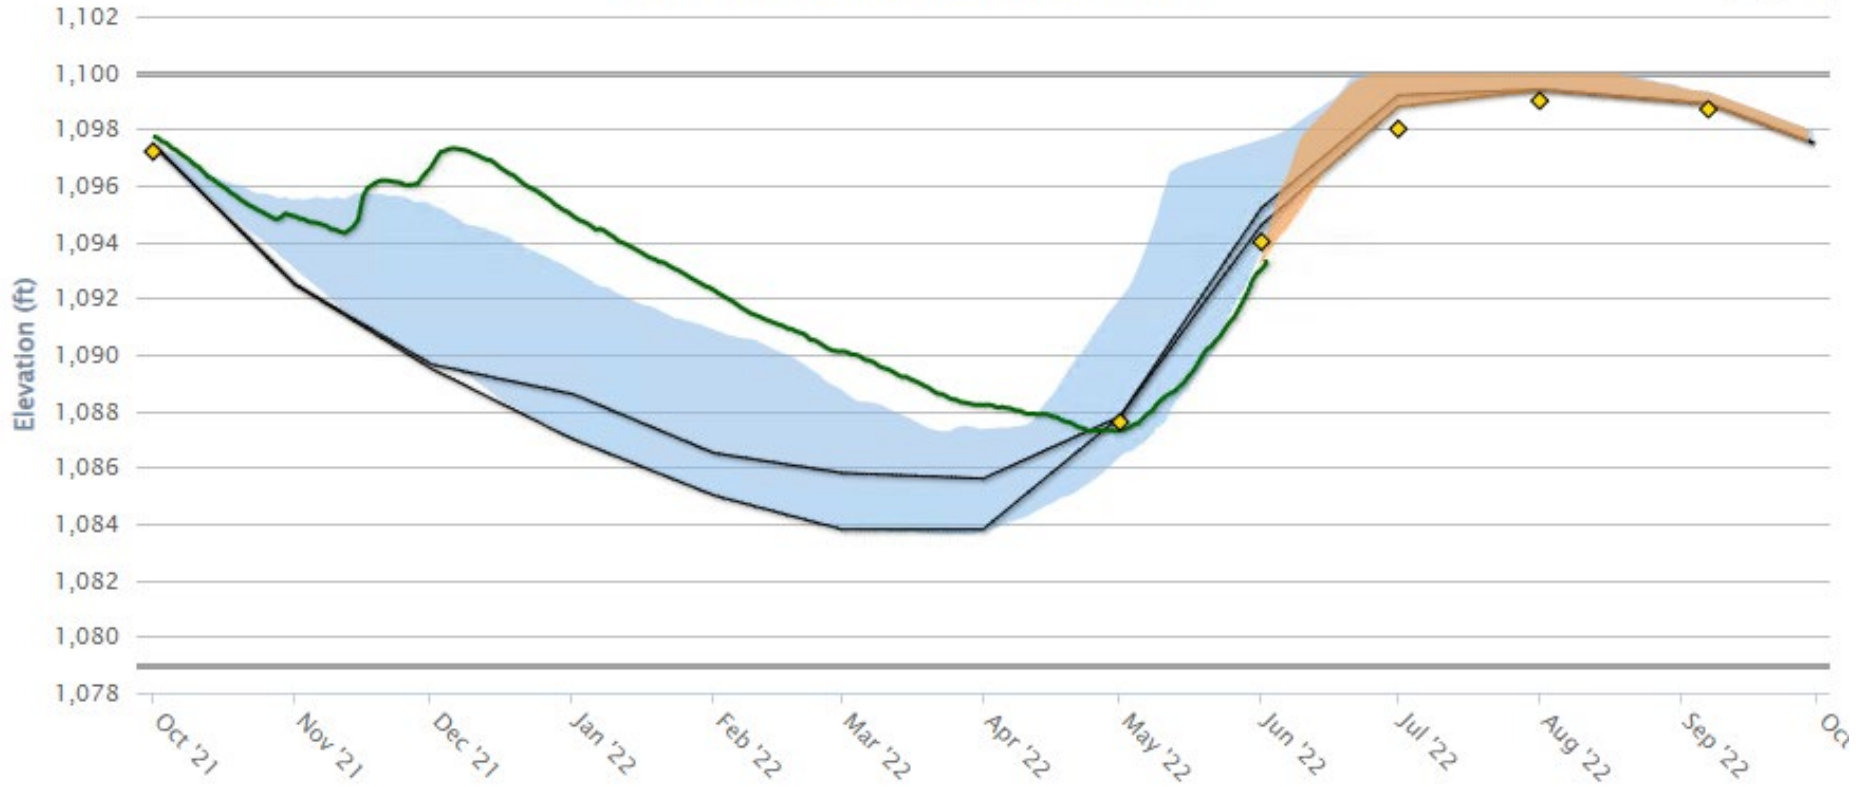

Lake Chelan Lake Levels - 06/02/2022

Chelan Lake Levels: Expected Operating Ranges

- Current Year Actual Elevation (ft)
- Previous Year Actual Elevation (ft)
- Current Forecasted Operating Range (ft)
- Current Forecasted Average Elevation (ft) (50% chance of occurring)
- October 1 Forecasted Operating Range (ft)
- October 1 Forecasted Average Elevation (ft)
- Target Curve During Dry and Average Water Years (ft)
- Target Curve During Wet Water Years (ft)
- ◆ Minimum Target Elevation