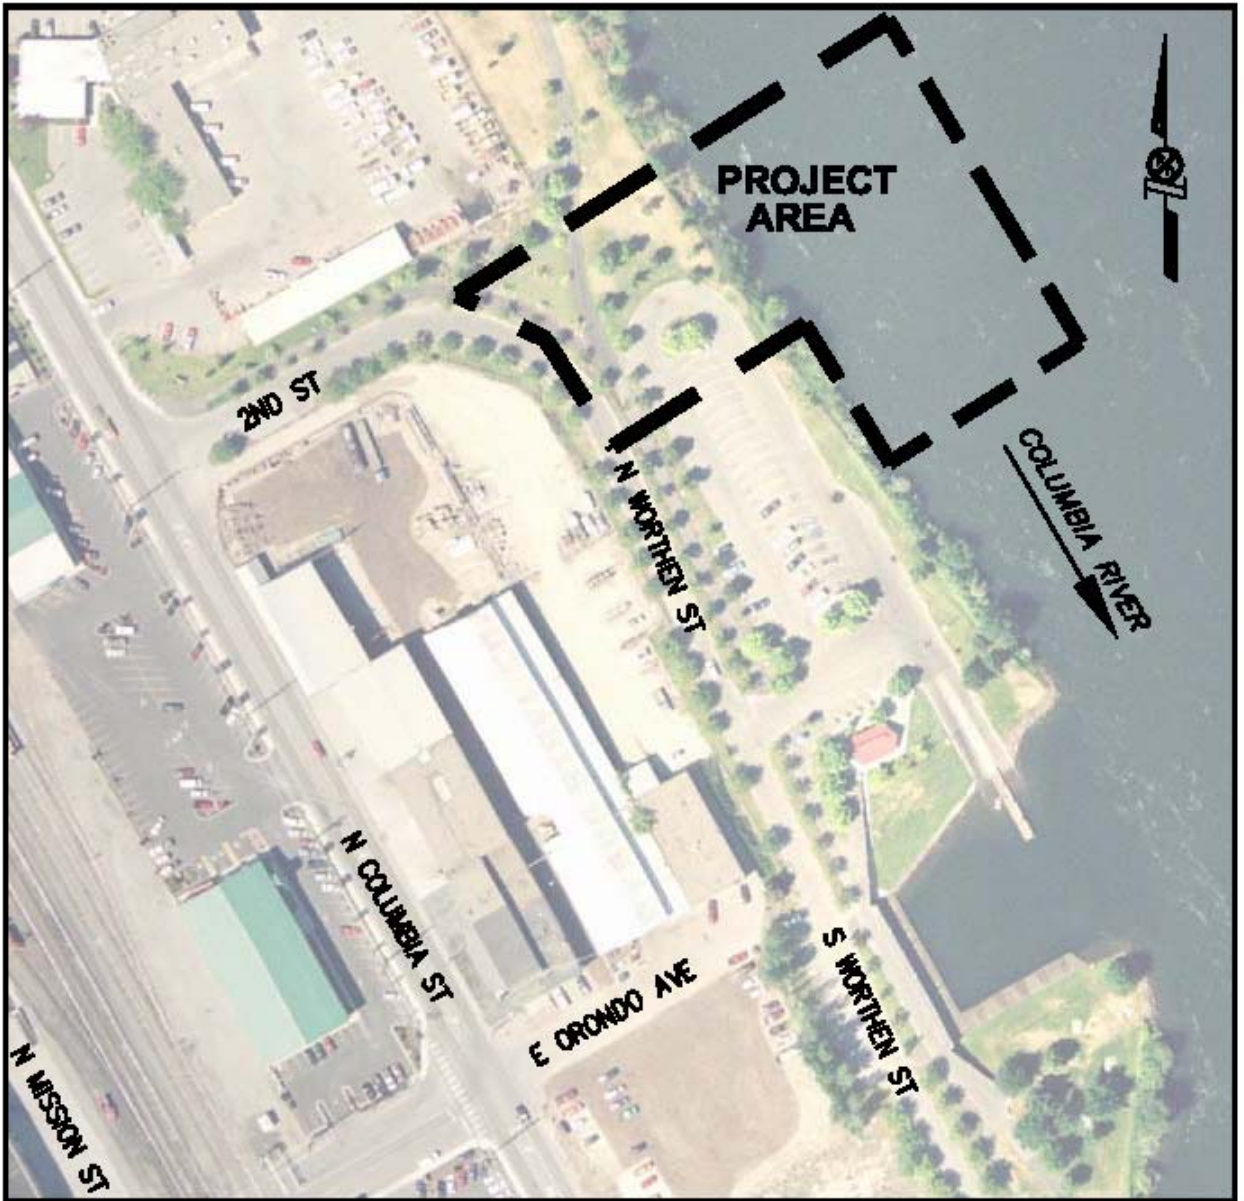

Wenatchee Riverfront Park Day Moorage

July 27, 2009

LOCATION MAP

SCALE: NONE

SITE PLAN

GANGWAY No. 1 ELEVATION

NOTE: GANGWAY 2 NOT SHOWN FOR CLARITY

GANGWAY No. 2 ELEVATION

NOTE: GANGWAY 1 NOT SHOWN FOR CLARITY