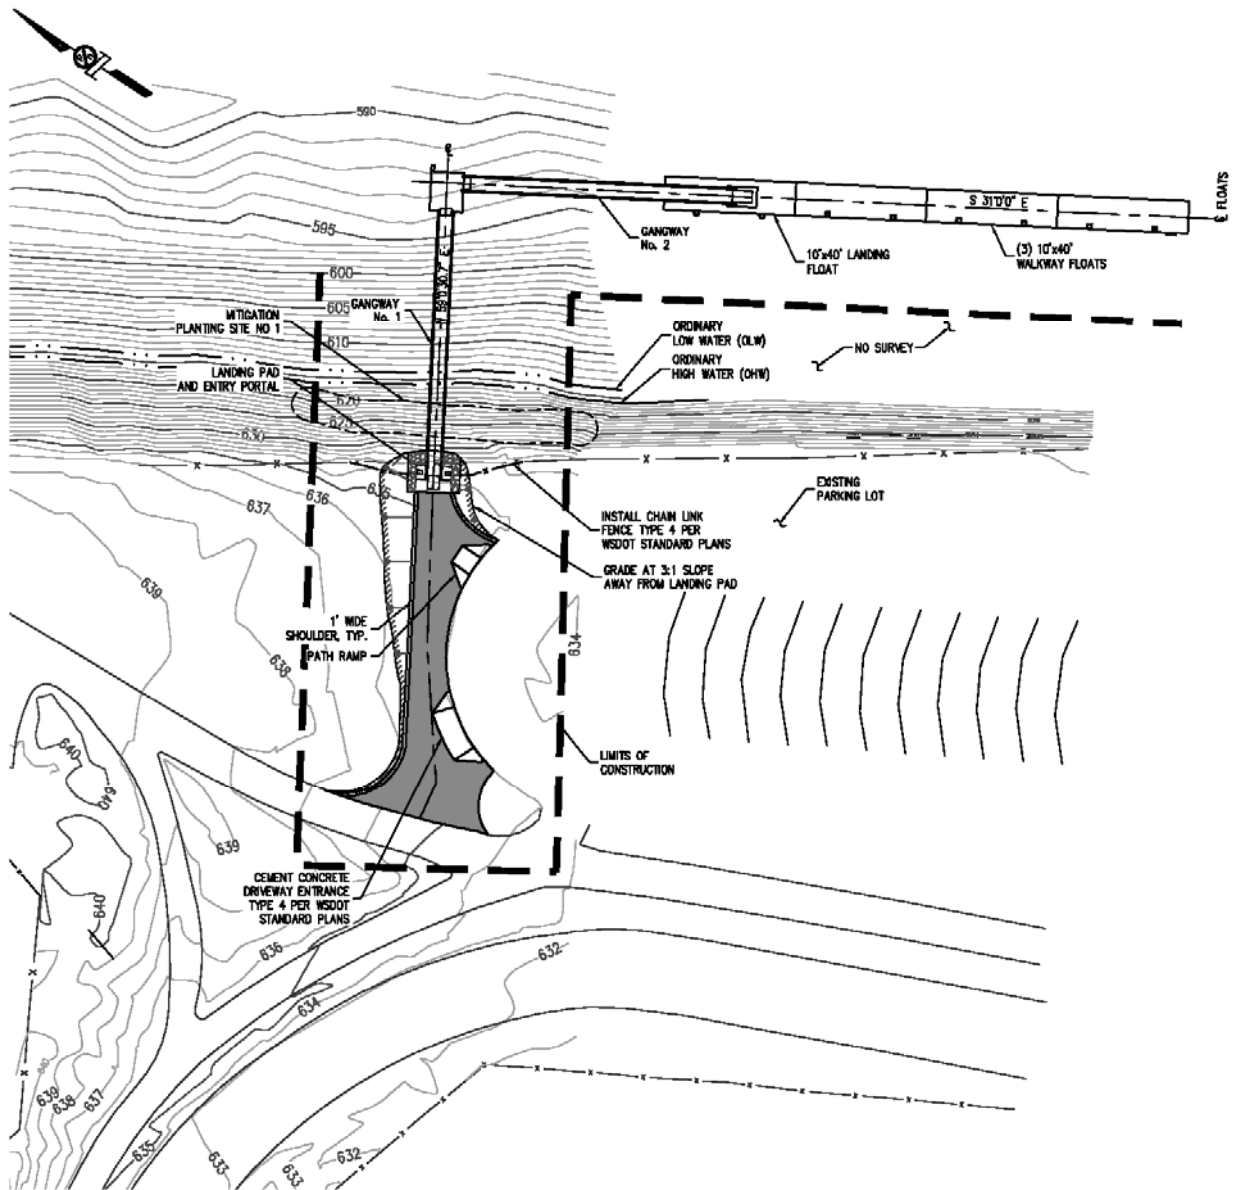

Wenatchee Riverfront Park Day Moorage

July 27, 2009

LOCATION MAP

SCALE: NONE

SITE PLAN

GANGWAY No. 1 ELEVATION

NOTE: GANGWAY 2 NOT SHOWN FOR CLARITY

GANGWAY No. 2 ELEVATION

NOTE: GANGWAY 1 NOT SHOWN FOR CLARITY