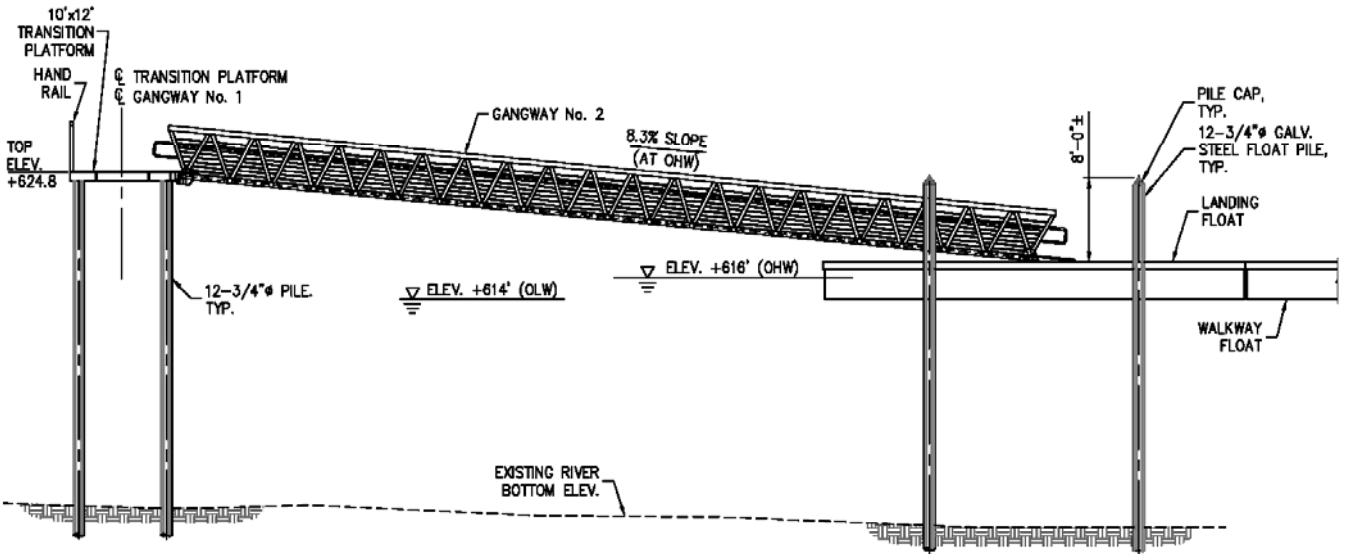

Wenatchee Riverfront Park Day Moorage

July 27, 2009

LOCATION MAP

SCALE: NONE

SITE PLAN

GANGWAY No. 1 ELEVATION

NOTE: GANGWAY 2 NOT SHOWN FOR CLARITY

GANGWAY No. 2 ELEVATION

NOTE: GANGWAY 1 NOT SHOWN FOR CLARITY