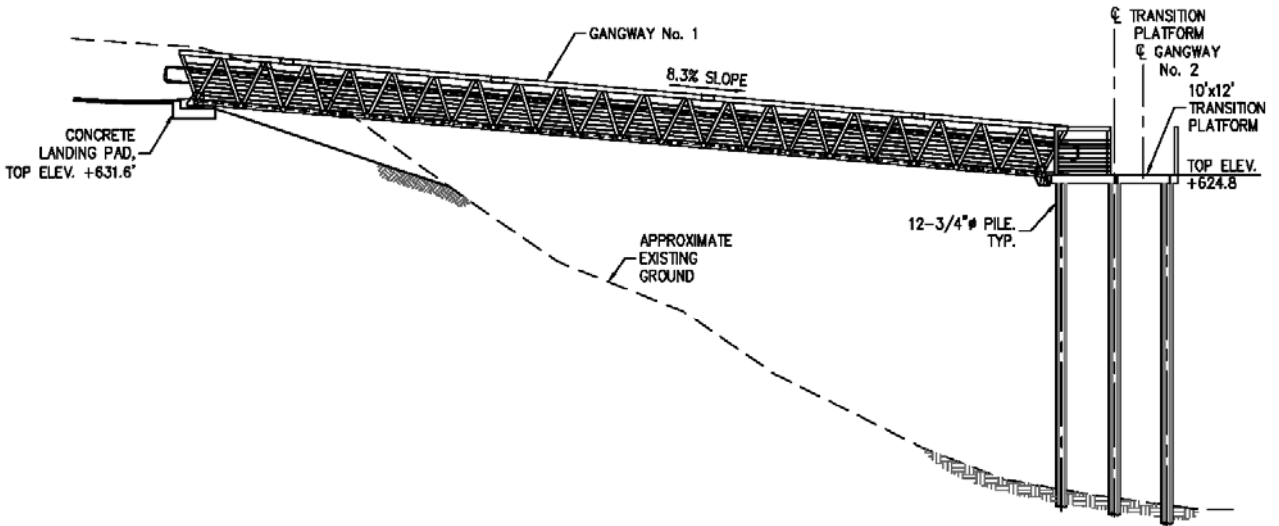

Wenatchee Riverfront Park Day Moorage

July 27, 2009

LOCATION MAP

SCALE: NONE

SITE PLAN

GANGWAY No. 1 ELEVATION

NOTE: GANGWAY 2 NOT SHOWN FOR CLARITY

GANGWAY No. 2 ELEVATION

NOTE: GANGWAY 1 NOT SHOWN FOR CLARITY