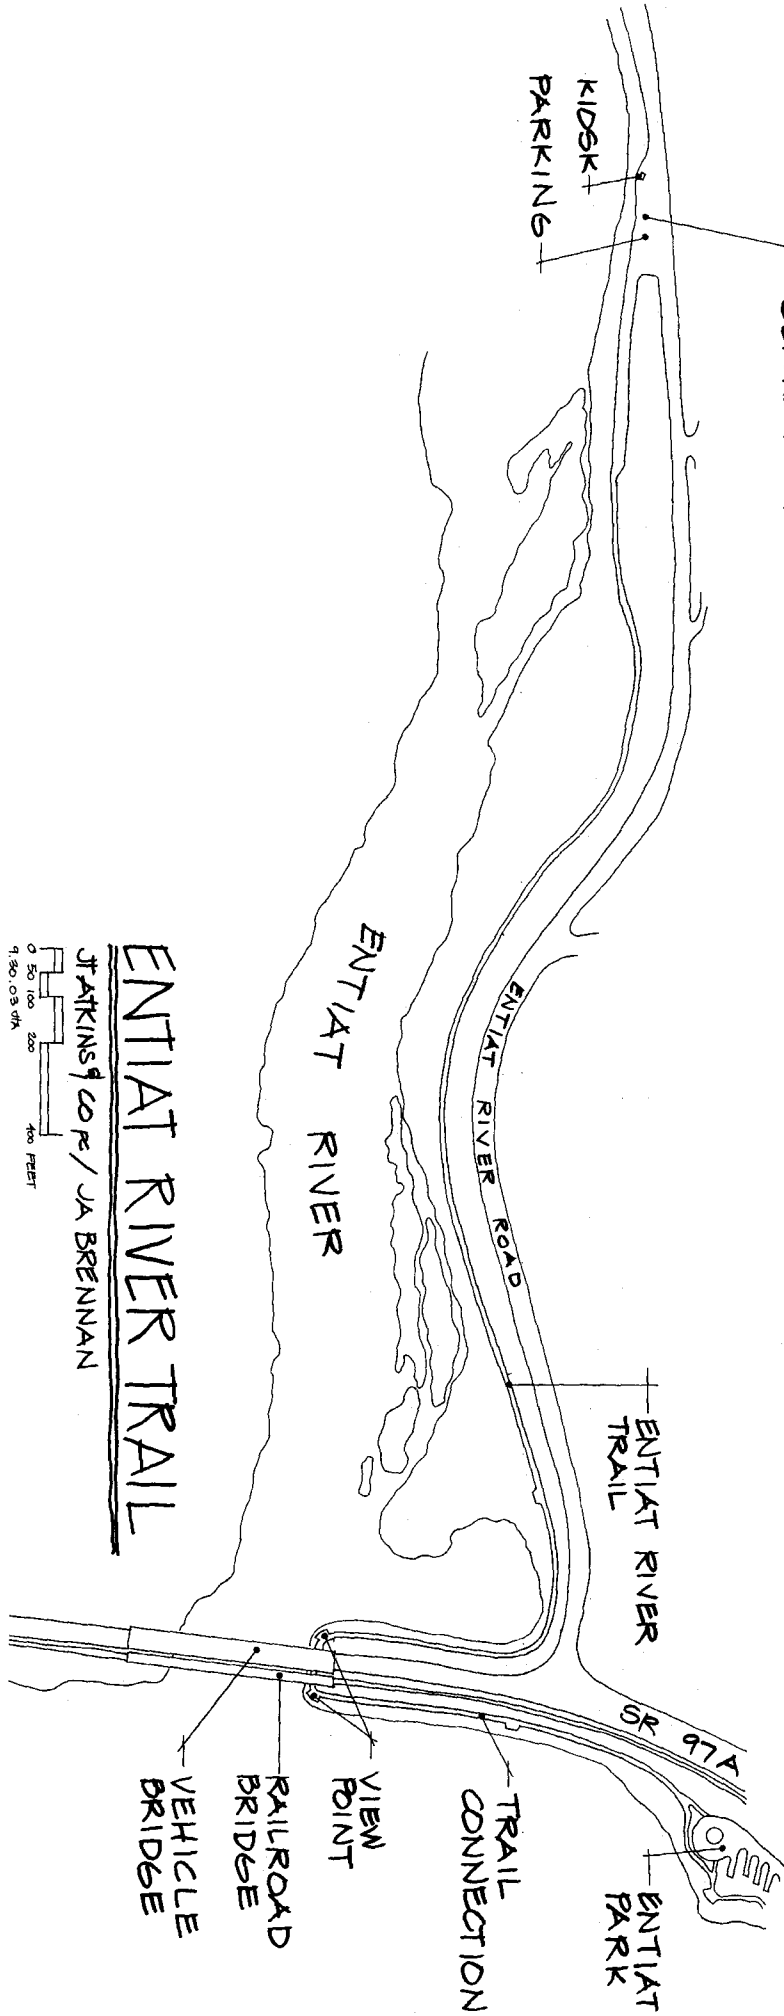

ENTIATOUA OUTDOOR LEARNING
CENTER SITE

KIDSK
PARKING

ENTIAT RIVER TRAIL

J. ATKINS / COPE / JA BRENNAN

0 50 100 200 400 FEET
1:360 OS 4/14