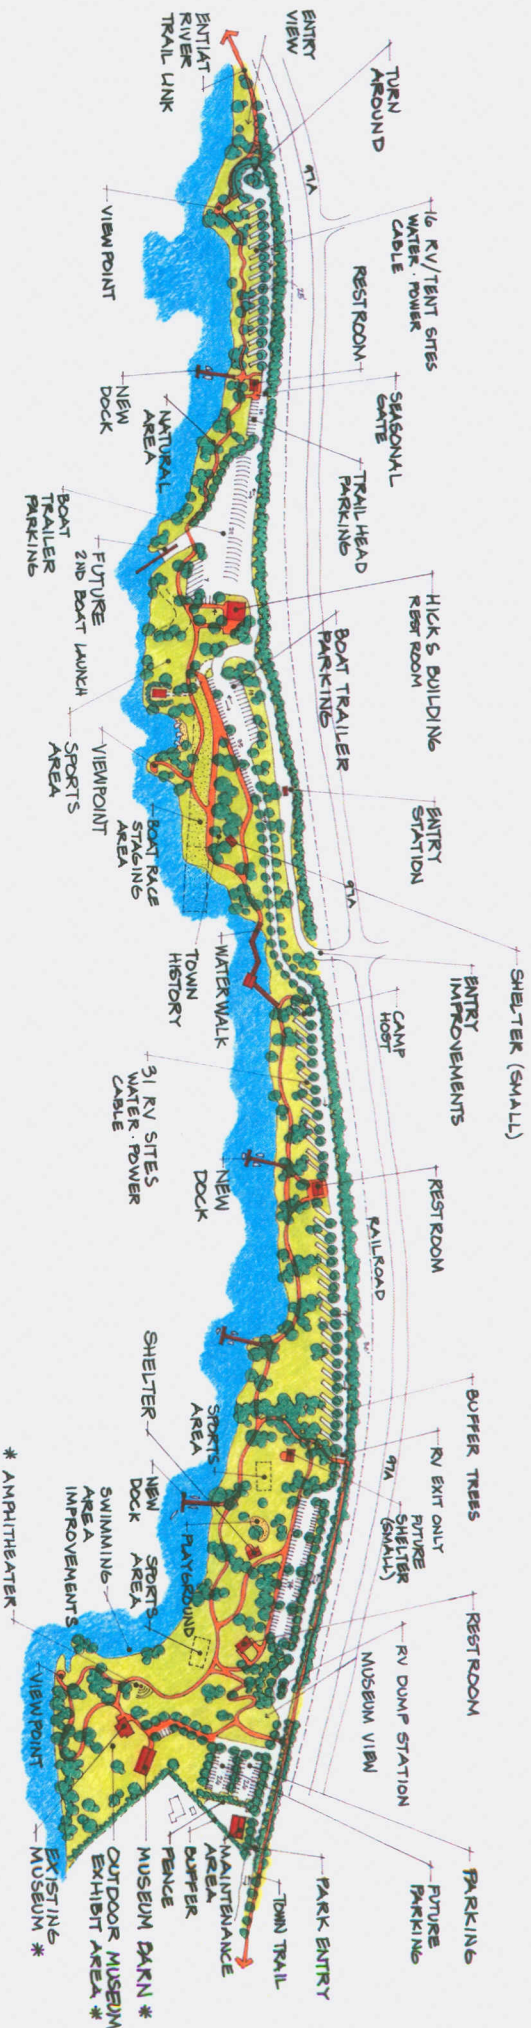

CAMPING

BOAT LAUNCH

DAY USE

CAMPING

DAY USE

* ENTIAAT MUSEUM DEVELOPMENT
WILL BE CARRIED OUT BY
MUSEUM PATRONS *

J. ATKINS
CORE / JA BRENNAN

ENTIAAT PARK CONCEPT