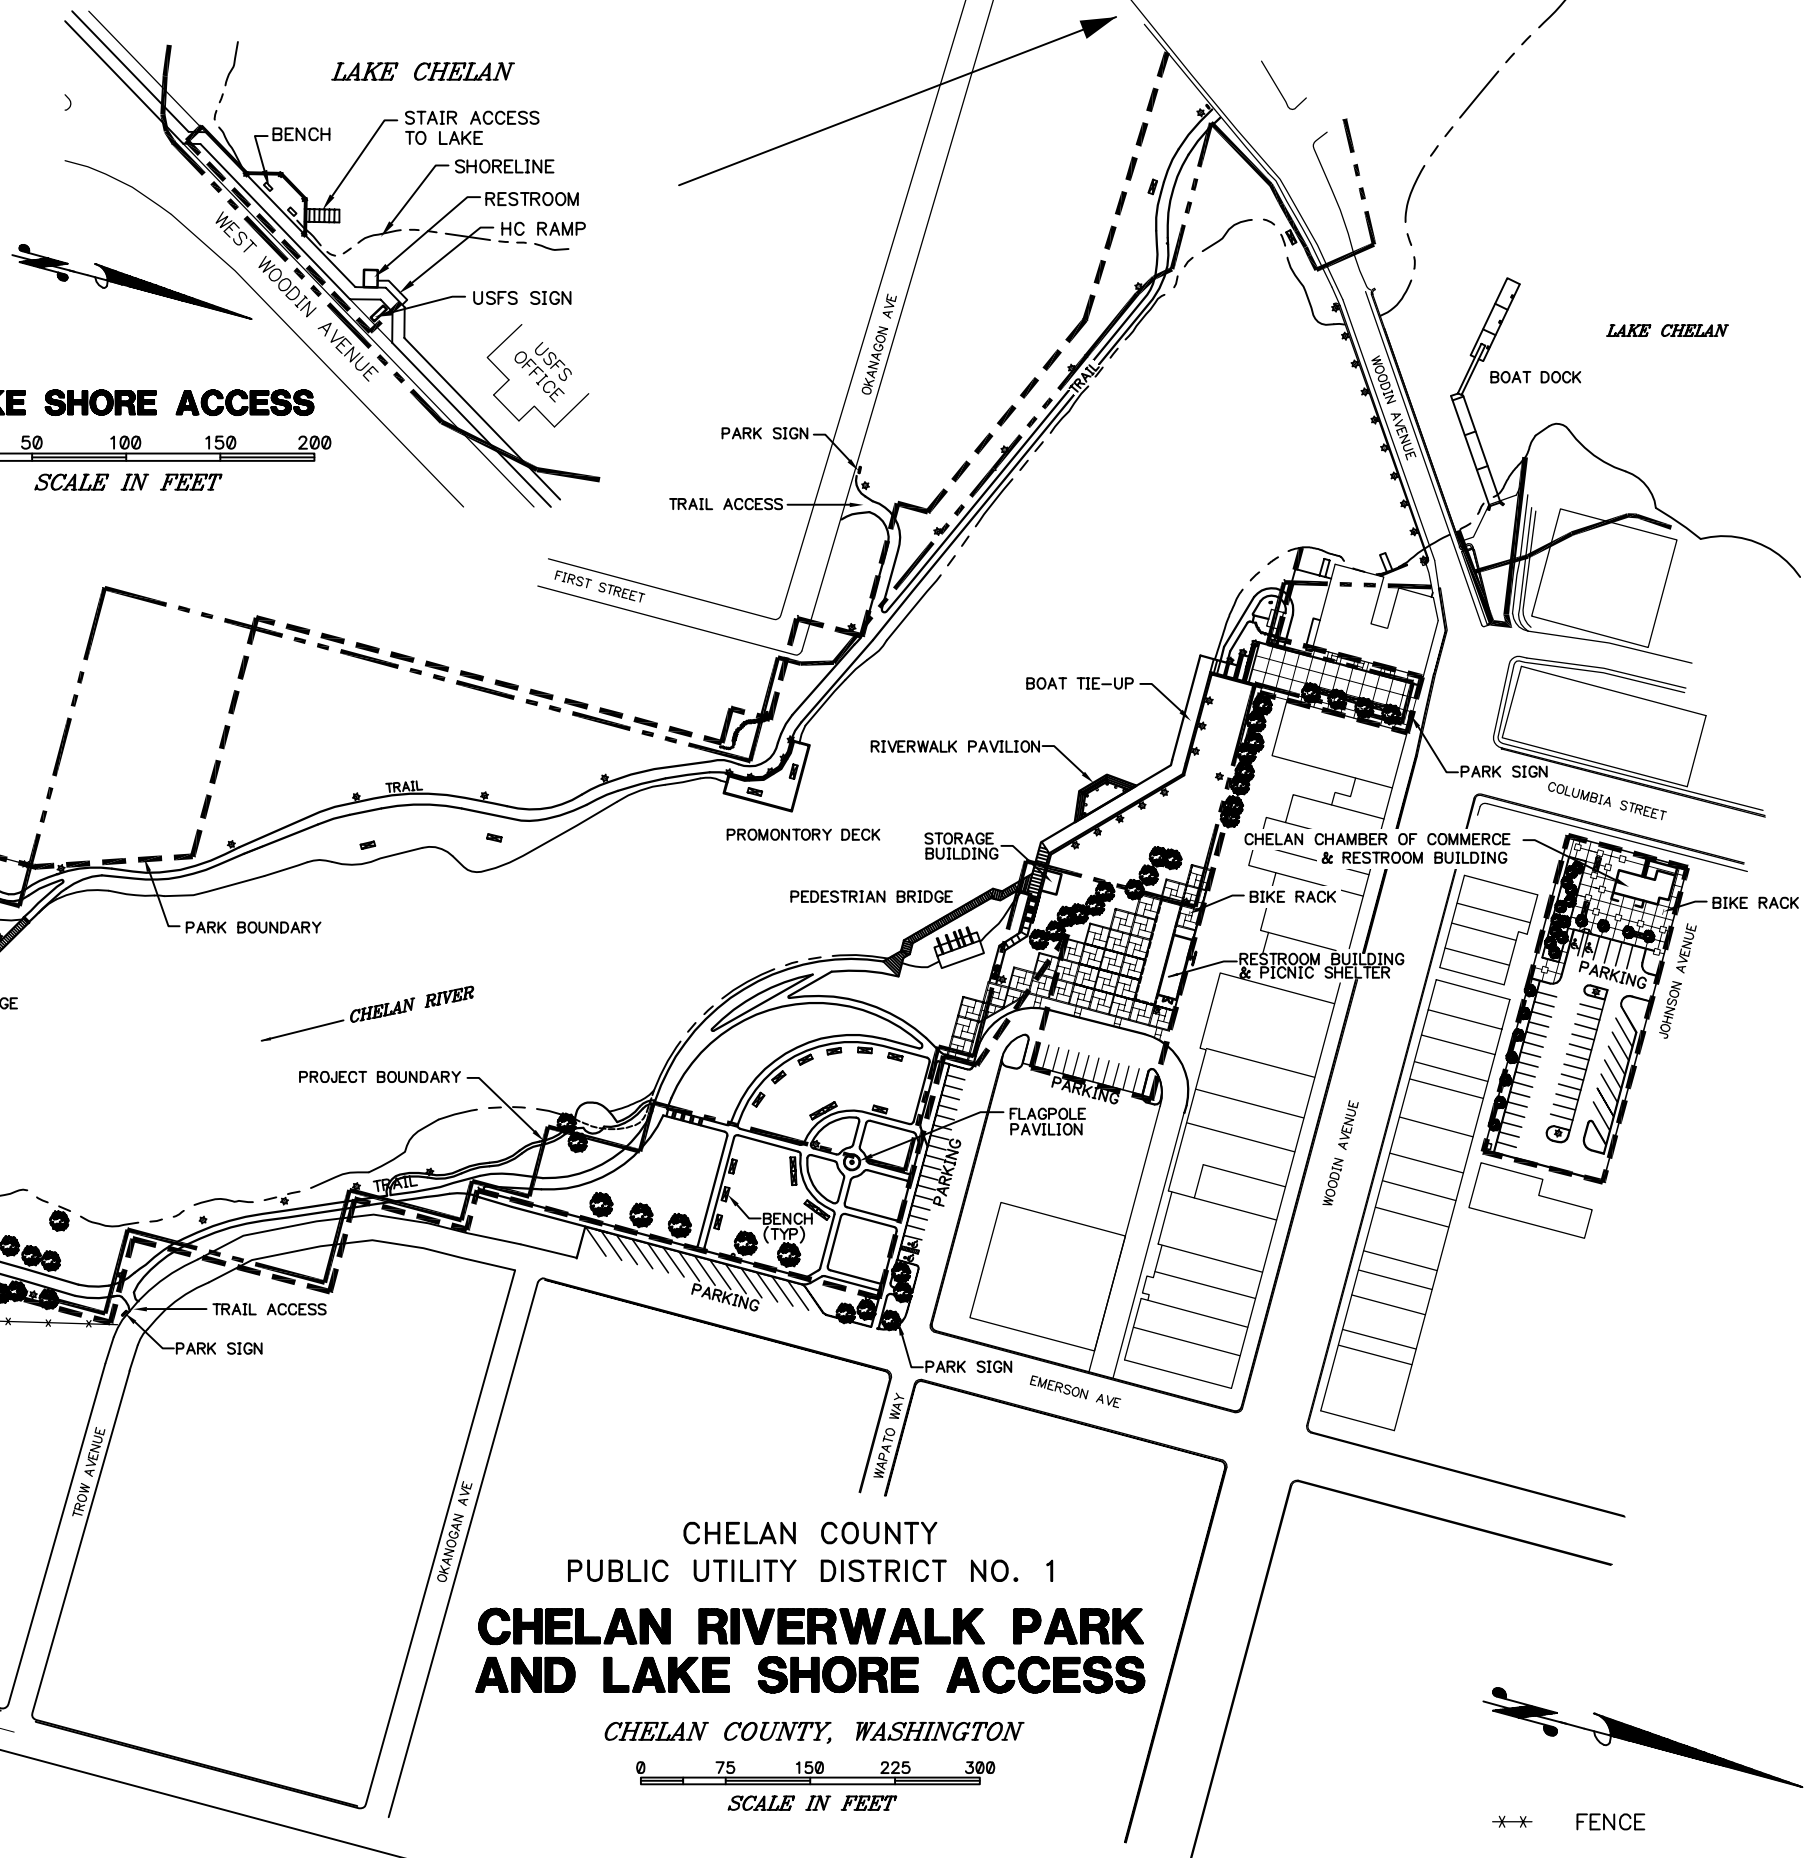

LAKE SHORE ACCESS

SCALE IN FEET

CHELAN COUNTY
PUBLIC UTILITY DISTRICT NO. 1
**CHELAN RIVERWALK PARK
AND LAKE SHORE ACCESS**

CHELAN COUNTY, WASHINGTON

SCALE IN FEET

- ** FENCE
- ⊙ LIGHT POLE

CHELAN PUD NO.1		SCALE	BAR IS ONE INCH ON ORIGINAL DRAWING.		VERIFY SCALE		IF NOT ONE INCH ON THIS SHEET, ADJUST SCALES ACCORDINGLY.	
PRIM. ENG.		1"=2'	0		1"		RH	MPS
2ND ENG.	3	3/15/2007	UPDATE TRAIL AND REMOVE MEMORIAL				REQ. BY	DRFT
PROJ. MGR.	REV	DATE	REVISION					

**PUBLIC UTILITY DISTRICT NO. 1
OF CHELAN COUNTY**

WENATCHEE, WASHINGTON

Chelan Riverwalk Park
**CHELAN RIVERWALK PARK &
LAKE SHORE ACCESS
PARK LAYOUT AND FACILITIES**

SHEET 1 OF 1
REVISION 3
DATE 3/15/2007
DWG. 0901-50YP-0001