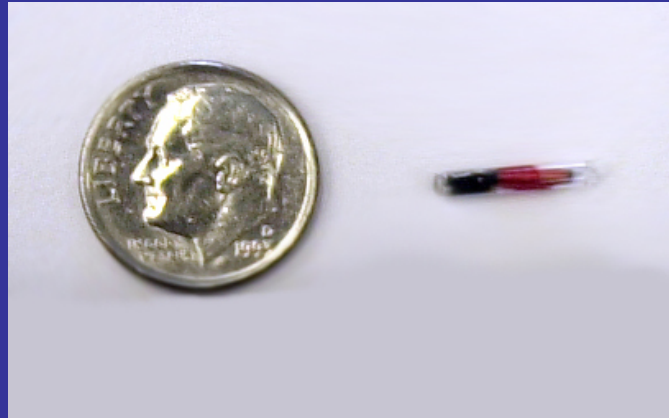

PIT (Passive Integrated Transponder) Tag System Components for Adult and Juvenile Fish Monitoring

PIT Tag

PIT Tag Detector

PIT Tagging a Steelhead Smolt

STEVENS

DEVON ACCESS

21

Biomart

Manf. Date
Model # 7A
Serial # 02

ROCK ISLAND
DAM