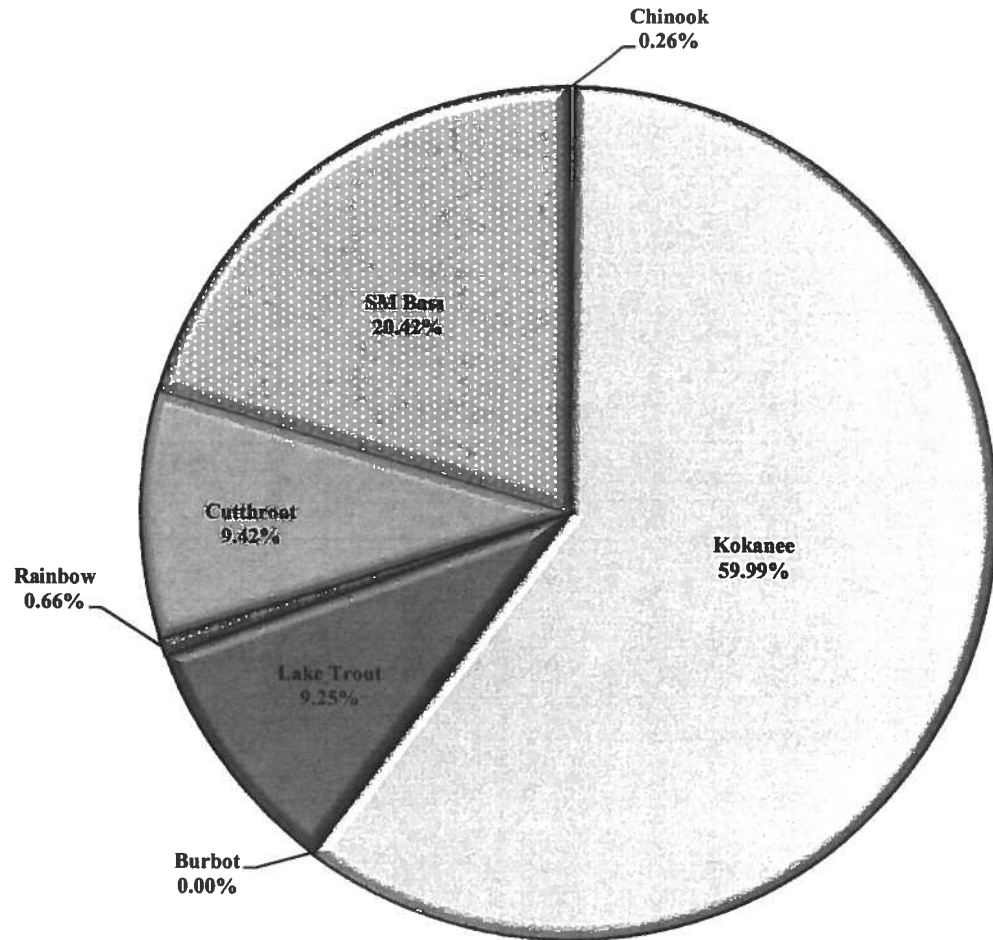

2016 Lk. Chelan Comprehensive Creel Survey
SUMMARY STATISTICS: Lower Lake

Expanded Results		Total	
Estimated Total Effort (hrs):		25,107	
Estimated Total Angler Trips:		4,850	
			Percentage
Estimated Total Chinook Harvest:	48		of total catch
Estimated Total Chinook Released:	0		
Estimated Total Chinook Catch:	48	0.26%	
Estimated Total Kokanee Harvest:	11,184		
Estimated Total Kokanee Release:	104		
Estimated Total Kokanee Catch:	11,288	59.99%	
Estimated Total Burbot Harvest:	0		
Estimated Burbot Trout Released:	0		
Estimated Burbot Trout Catch:	0	0.00%	
Estimated Total Lake Trout Harvest:	1,726		
Estimated Total Lake Trout Released:	15		
Estimated Total Lake Trout Catch:	1,741	9.25%	
Estimated Total Rainbow Trout Harvest:	64		
Estimated Total Rainbow Trout Released:	60		
Estimated Total Rainbow Trout Catch:	124	0.66%	
Estimated Total Cutthroat Trout Harvest:	1,572		
Estimated Total Cutthroat Trout Released:	201		
Estimated Total Cutthroat Trout Catch:	1,773	9.42%	
Estimated total SM Bass Harvest:	161		
Estimated Total SM Bass Released:	3,683		
Estimated Total SM Bass Catch:	3,843	20.42%	
		18,818	