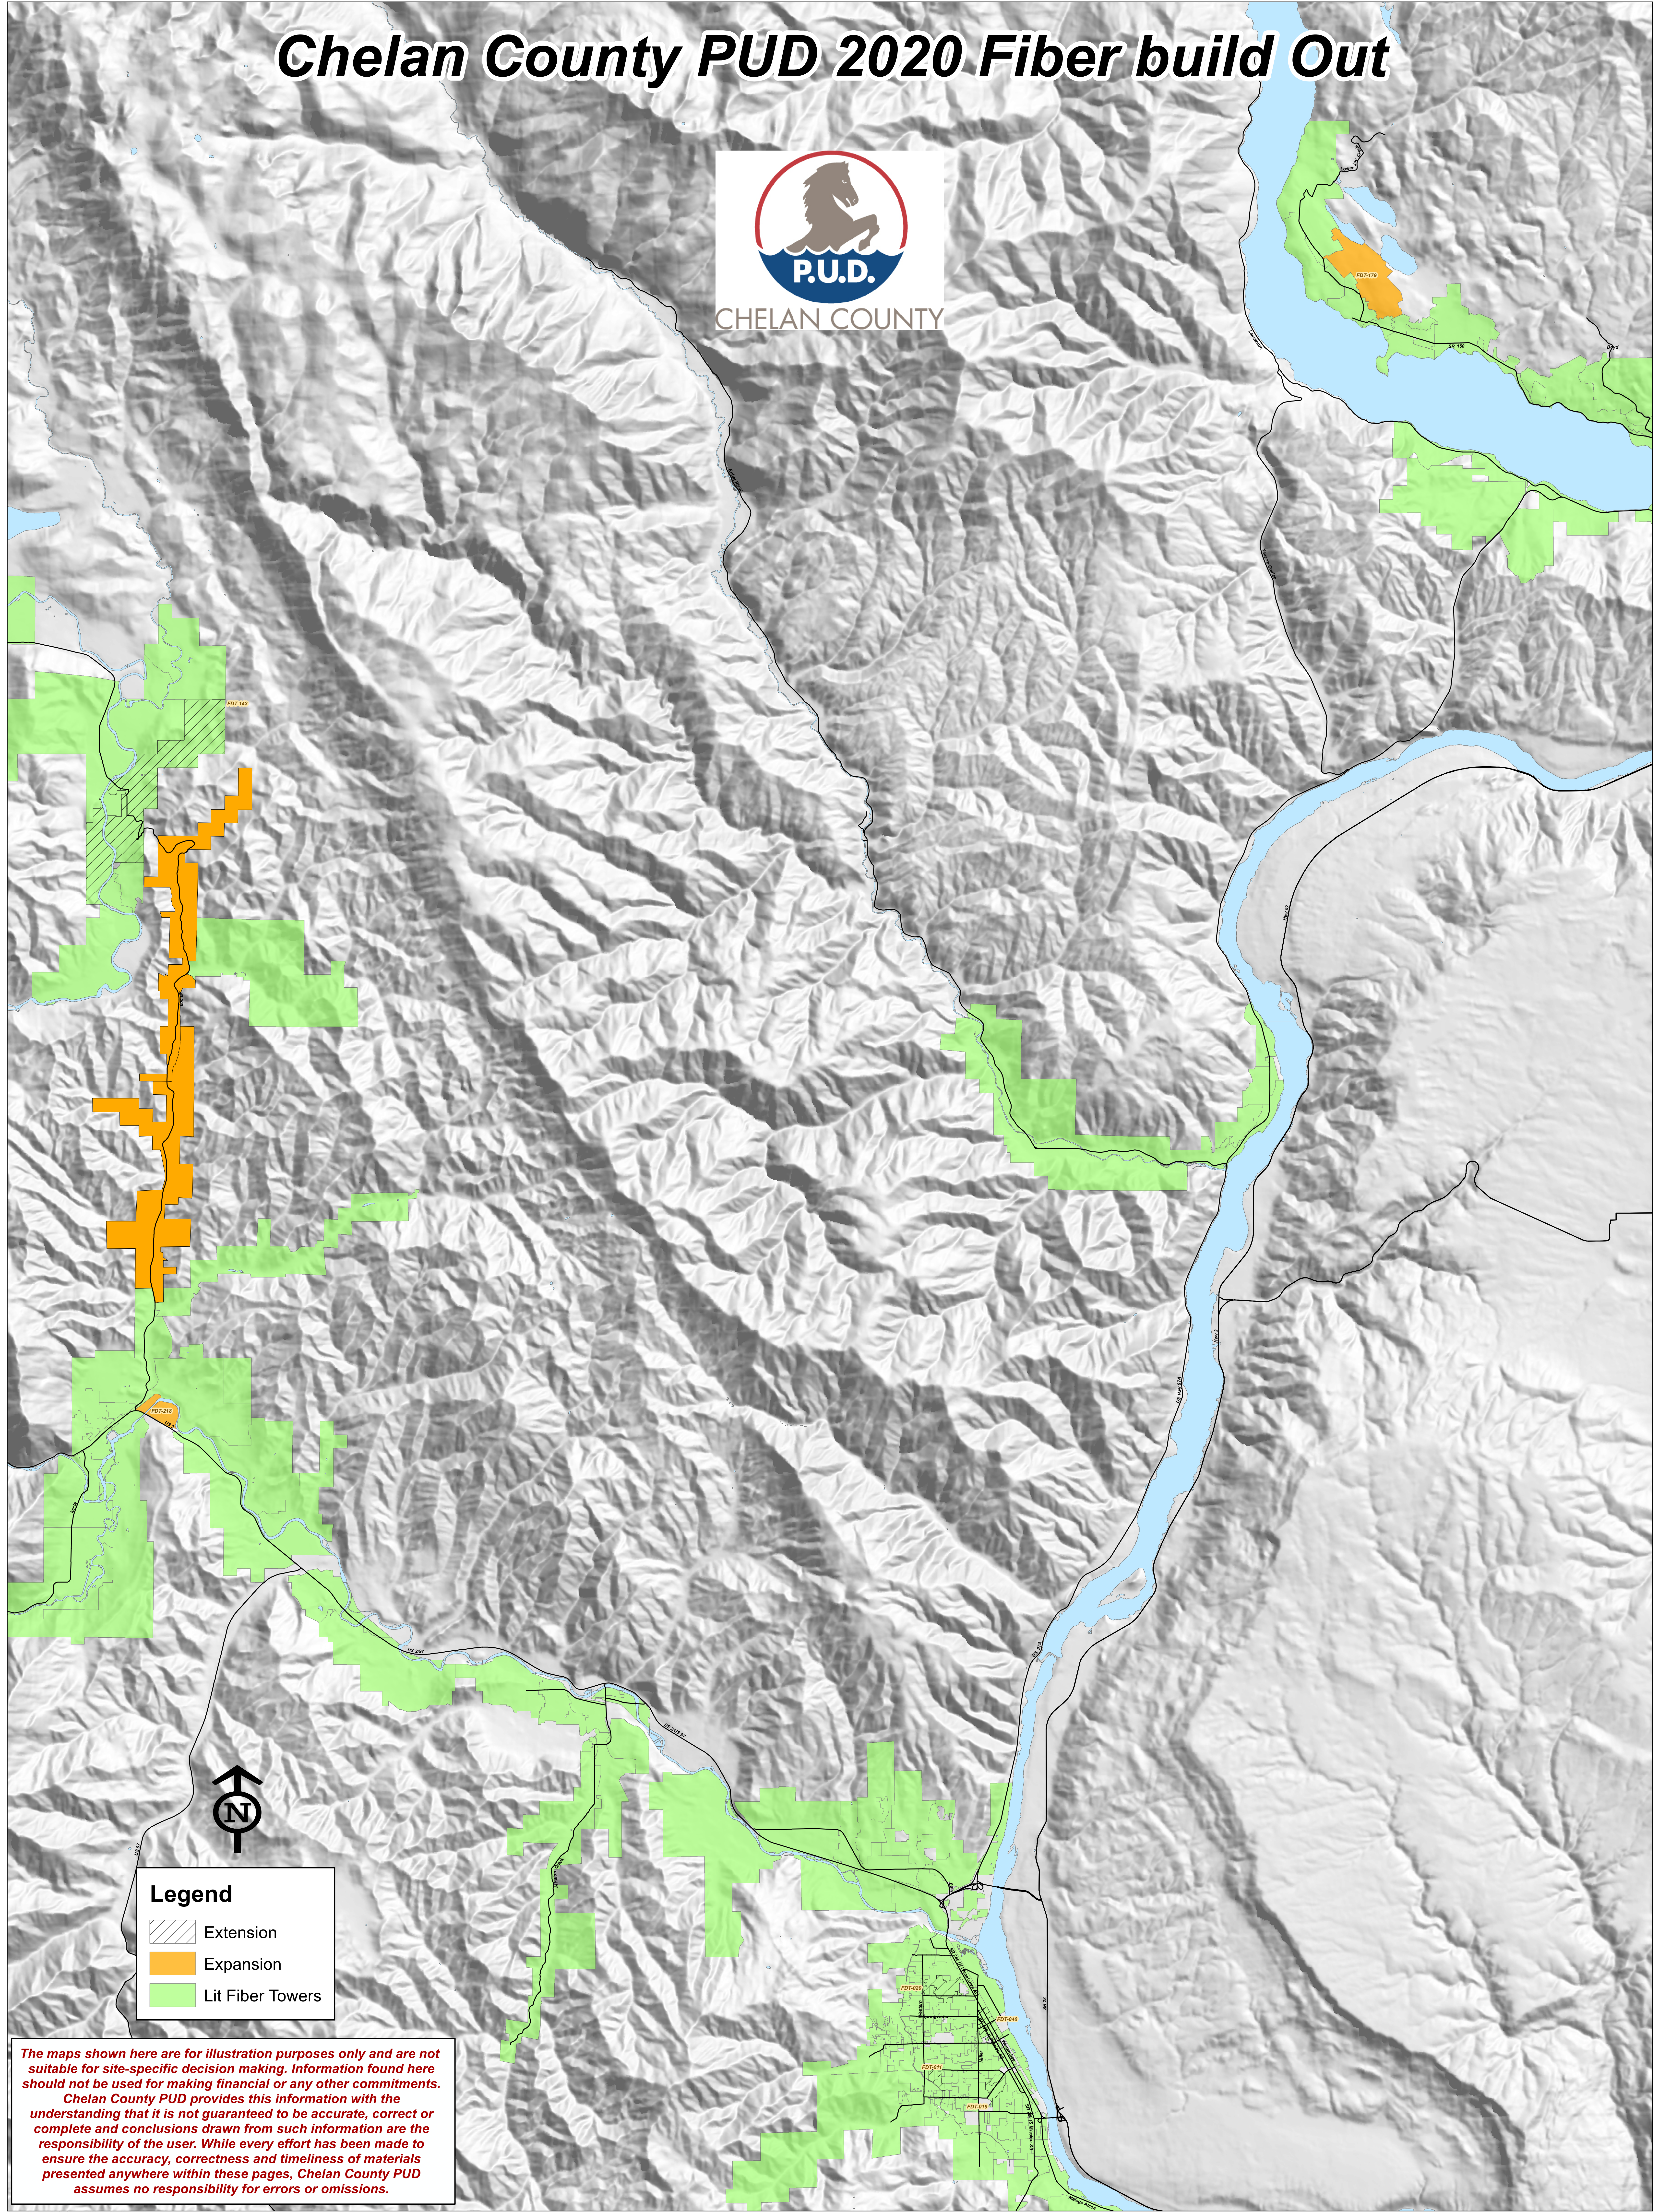

Chelan County PUD 2020 Fiber build Out

Legend

-  Extension
-  Expansion
-  Lit Fiber Towers

The maps shown here are for illustration purposes only and are not suitable for site-specific decision making. Information found here should not be used for making financial or any other commitments. Chelan County PUD provides this information with the understanding that it is not guaranteed to be accurate, correct or complete and conclusions drawn from such information are the responsibility of the user. While every effort has been made to ensure the accuracy, correctness and timeliness of materials presented anywhere within these pages, Chelan County PUD assumes no responsibility for errors or omissions.