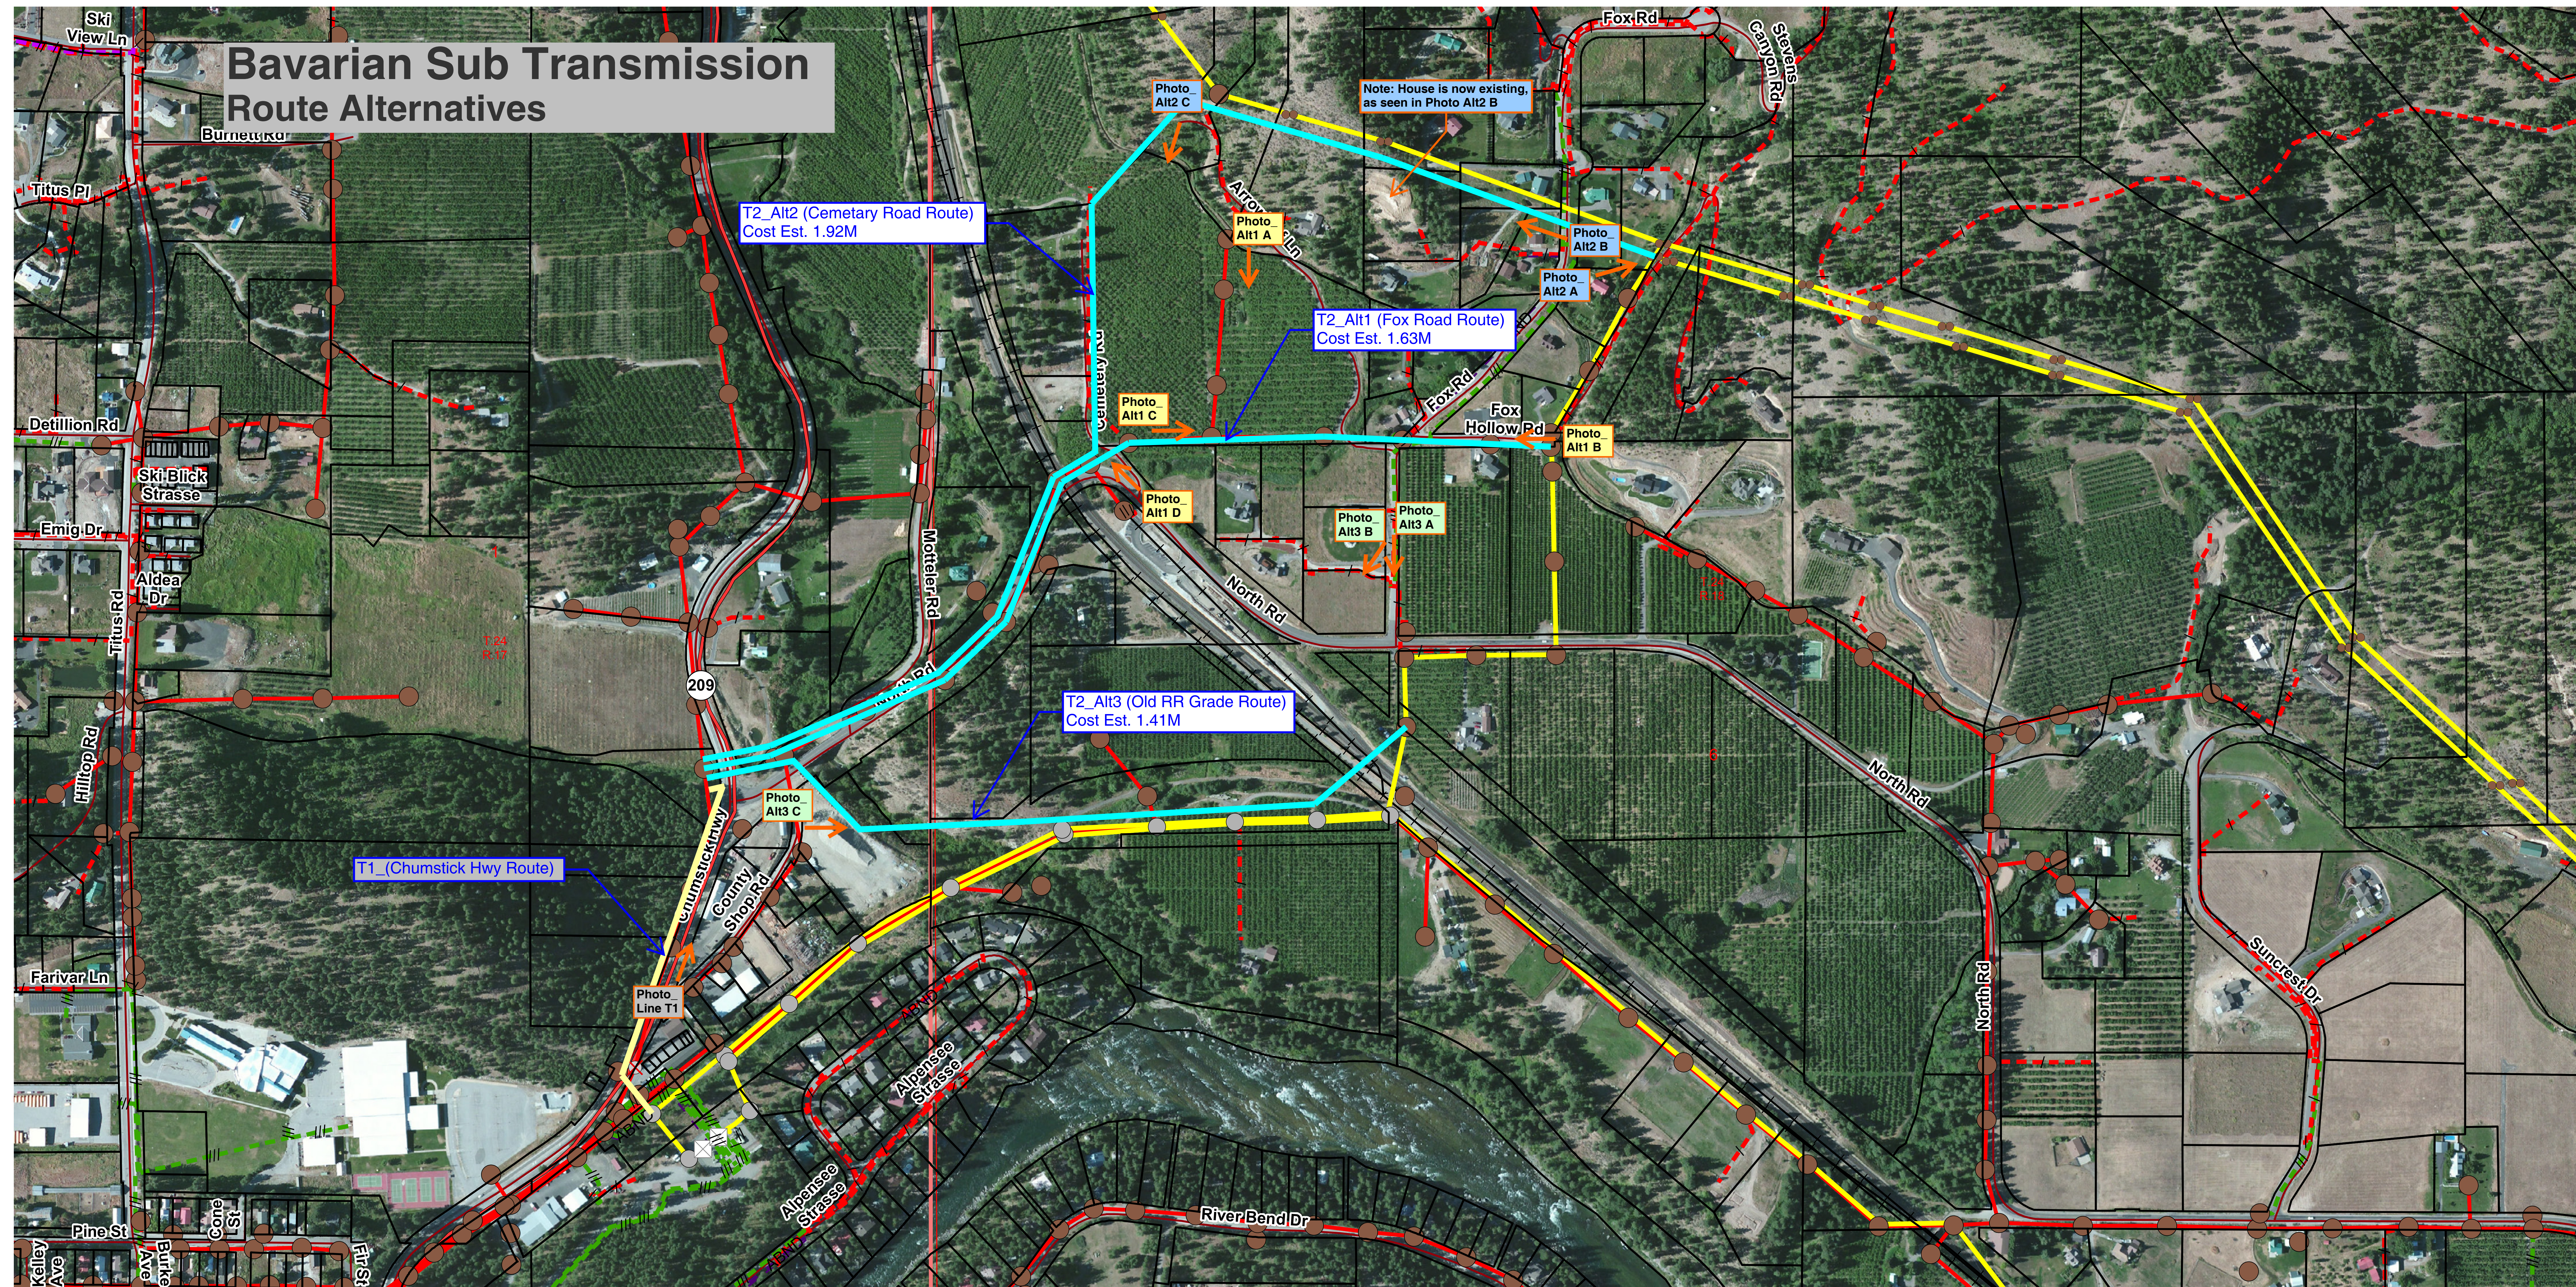

Bavarian Sub Transmission Route Alternatives

Transmission Line 1
Chumstick Hwy

EXISTING

RENDERING

Transmission Line 2

Alt. 1-A

EXISTING

RENDERING

Transmission Line 2

Alt. 1-B

EXISTING

RENDERING

Transmission Line 2

Alt. 1-C

EXISTING

RENDERING

Transmission Line 2

Alt. 1-D

EXISTING

RENDERING

Transmission Line 2

Alt. 2-A

EXISTING

RENDERING

Transmission Line 2

Alt. 2-B

EXISTING

RENDERING

Transmission Line 2

Alt. 2-C

EXISTING

RENDERING