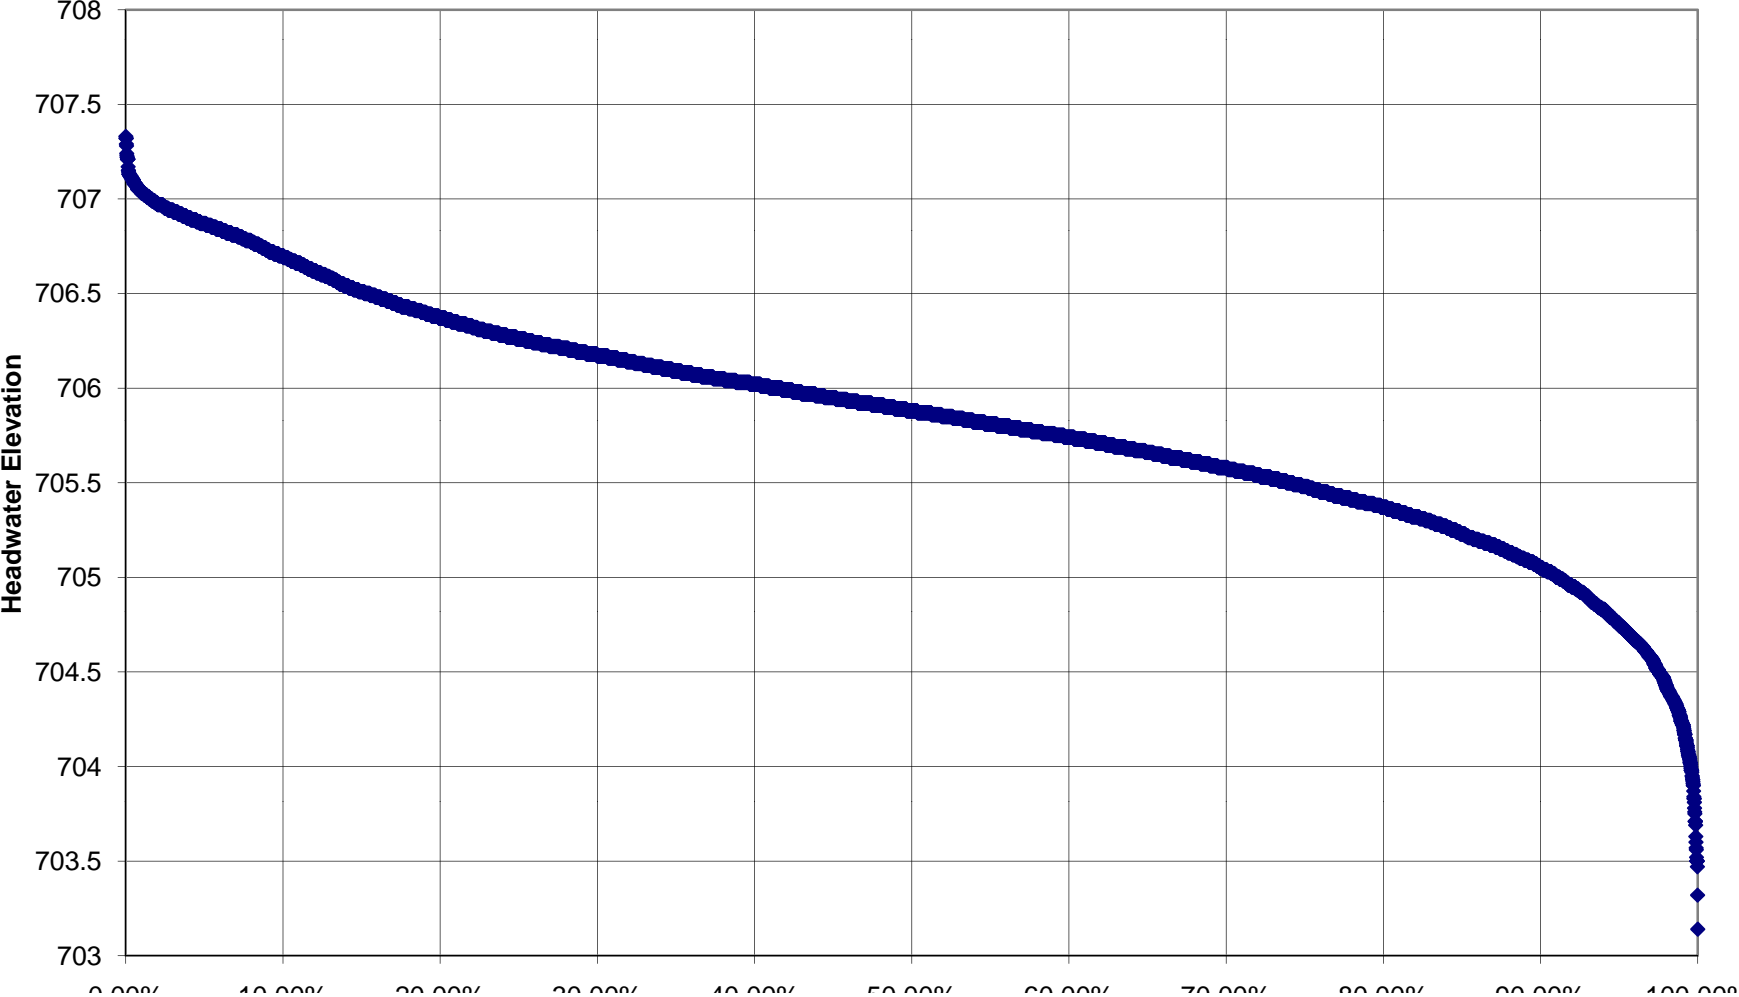

Rocky Reach Headwater Duration Curve for 2011

Rocky Reach Headwater Duration Curve for 2010

Rocky Reach Headwater Duration Curve for 2009

Rocky Reach Headwater Duration Curve for 2008

Rocky Reach Headwater Duration Curve for 2007

Rocky Reach Headwater Duration Curve for 2006

Rocky Reach Headwater Duration Curve for 2005