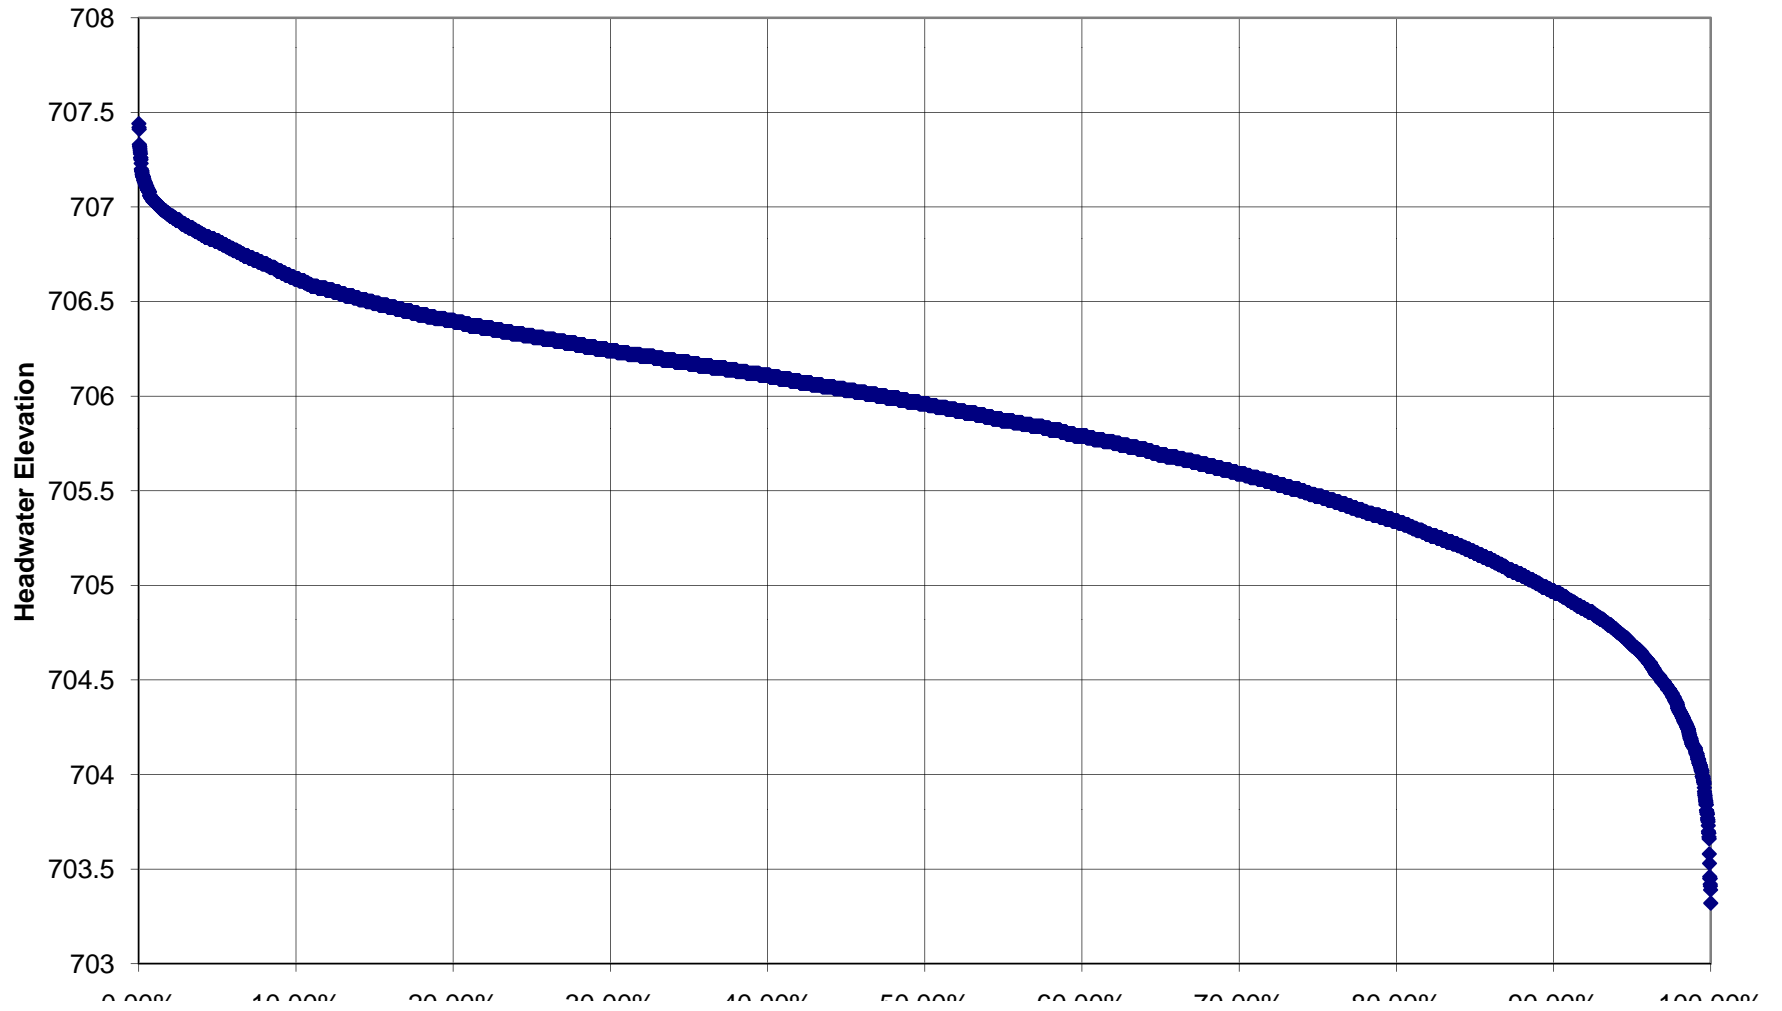

Rocky Reach Headwater Duration Curve for 2011

Rocky Reach Headwater Duration Curve for 2010

Rocky Reach Headwater Duration Curve for 2009

Rocky Reach Headwater Duration Curve for 2008

Rocky Reach Headwater Duration Curve for 2007

Rocky Reach Headwater Duration Curve for 2006

Rocky Reach Headwater Duration Curve for 2005