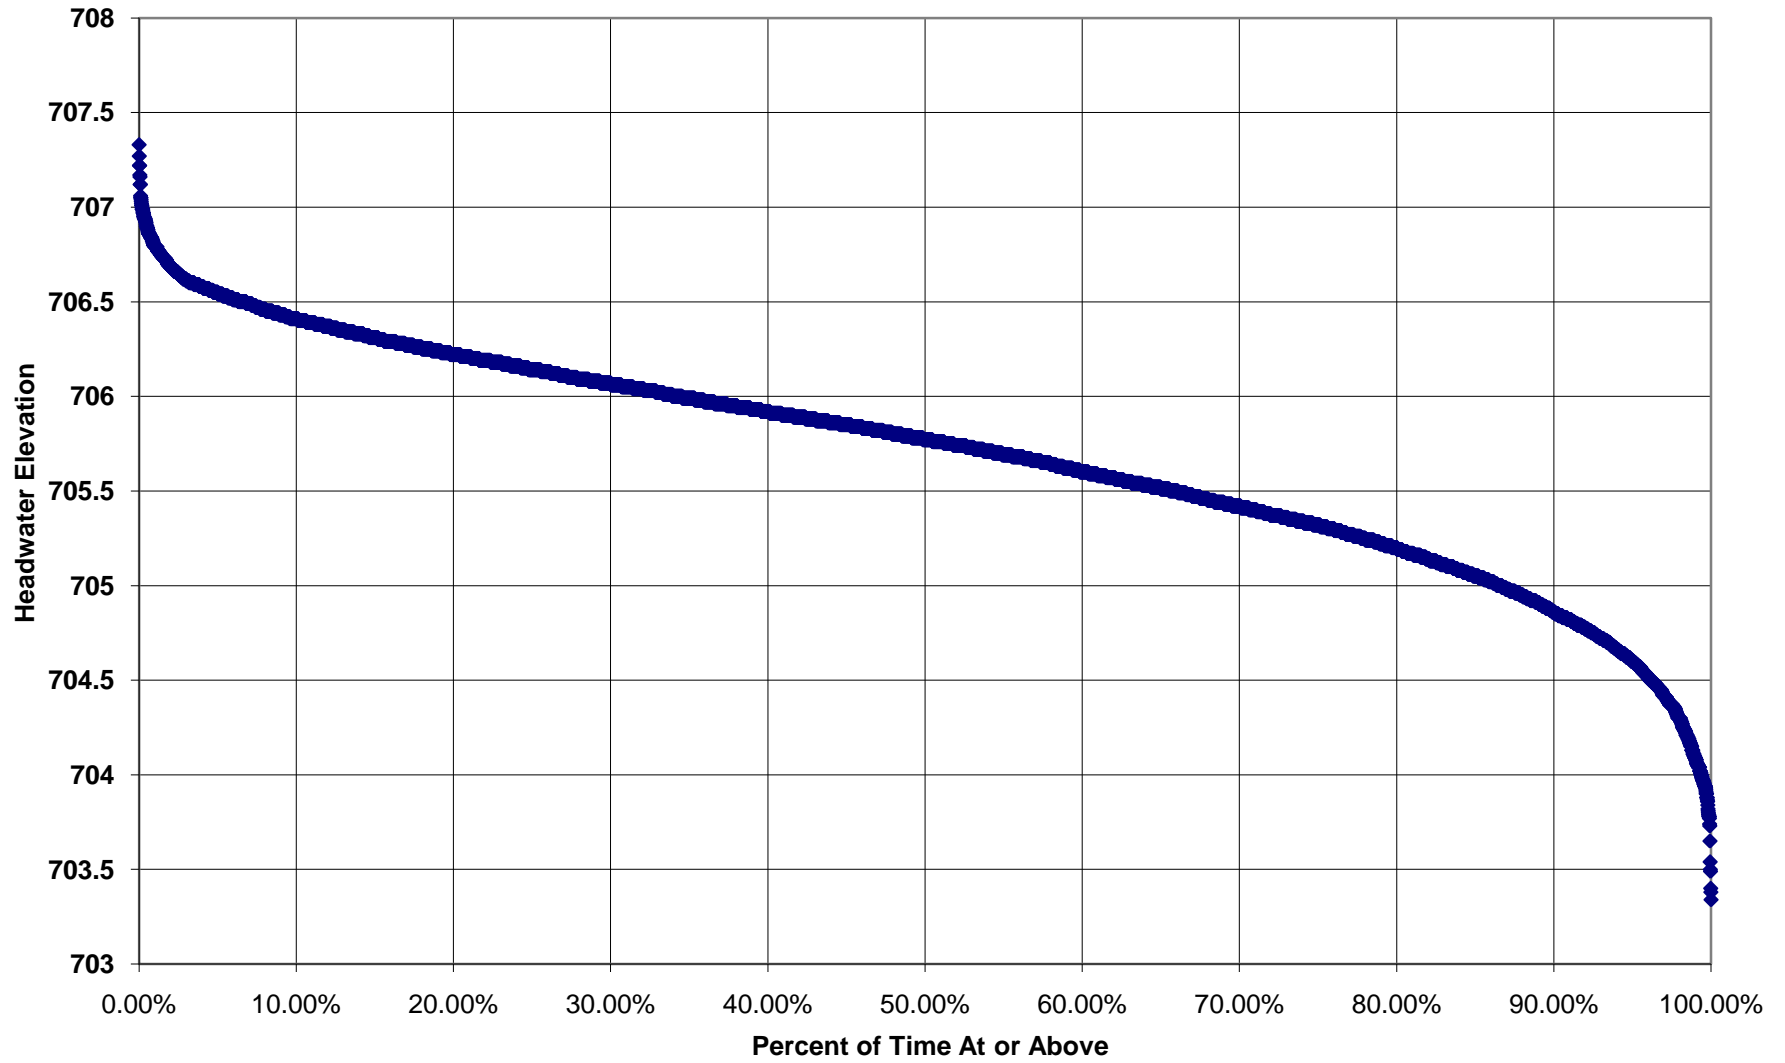

Rocky Reach Headwater Duration Curve for 2011

Rocky Reach Headwater Duration Curve for 2010

Rocky Reach Headwater Duration Curve for 2009

Rocky Reach Headwater Duration Curve for 2008

Rocky Reach Headwater Duration Curve for 2007

Rocky Reach Headwater Duration Curve for 2006

Rocky Reach Headwater Duration Curve for 2005