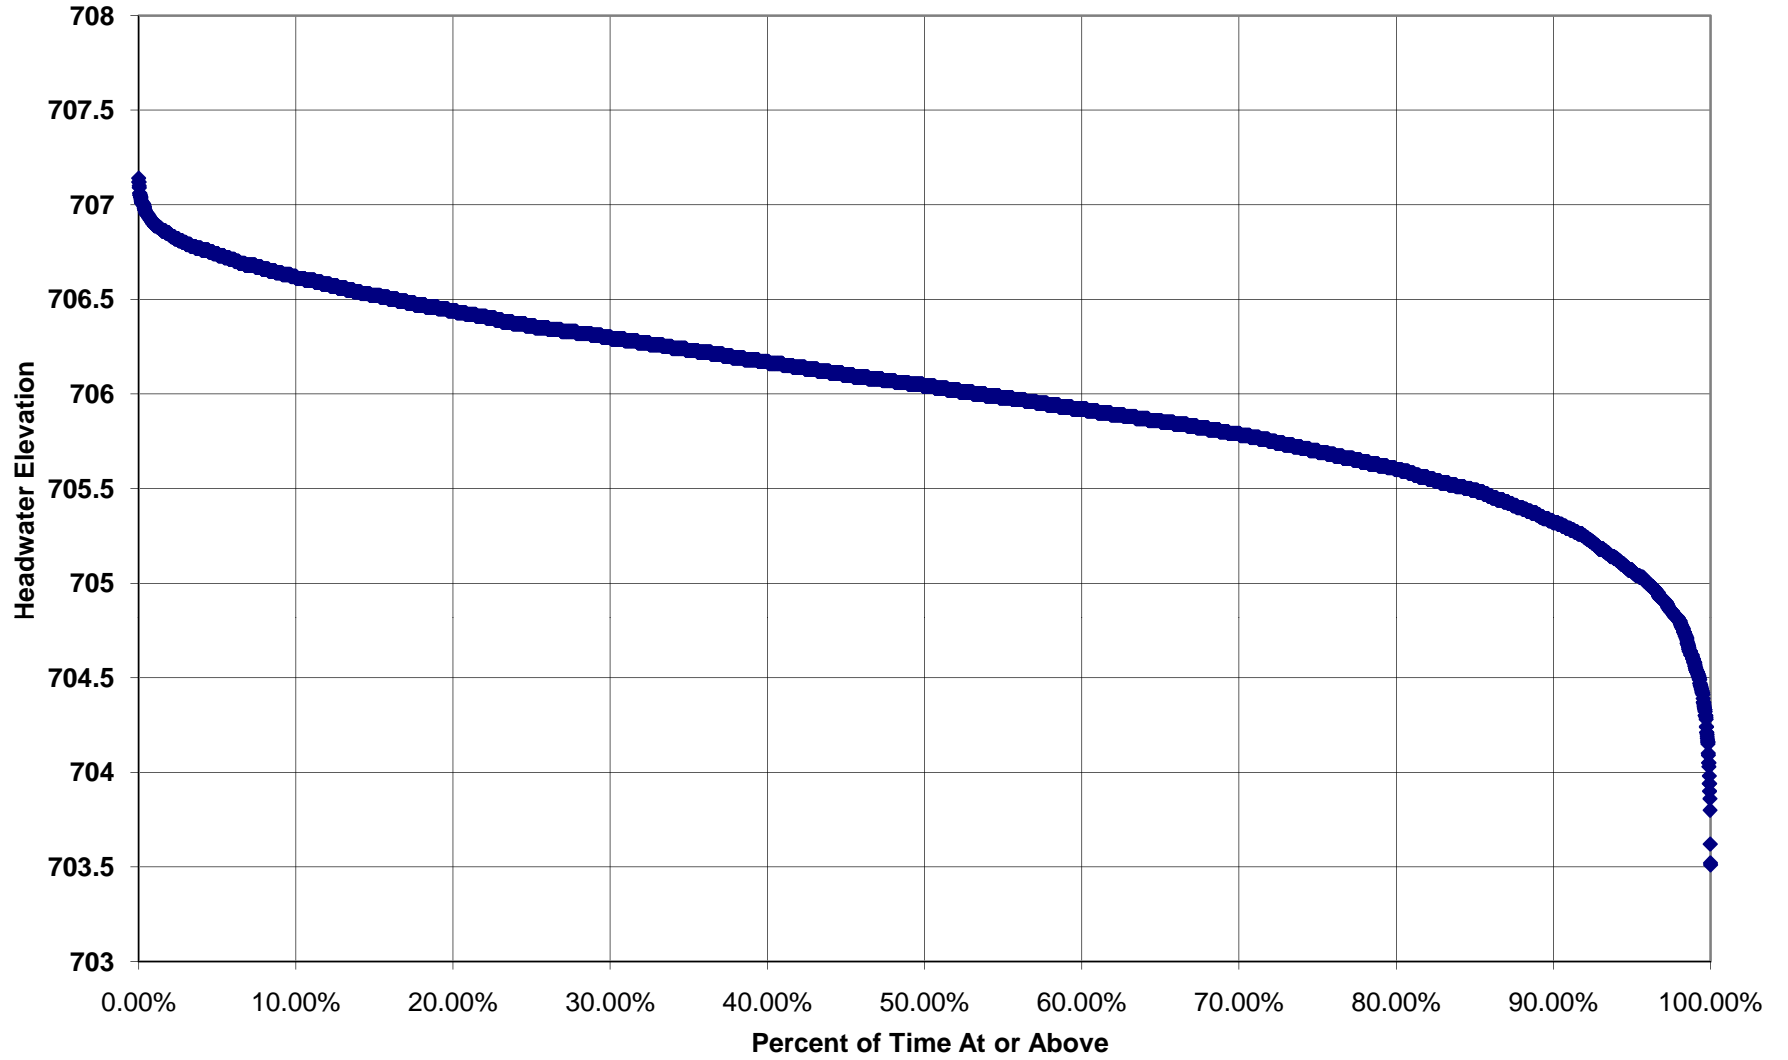

Rocky Reach Headwater Duration Curve for 2011

Rocky Reach Headwater Duration Curve for 2010

Rocky Reach Headwater Duration Curve for 2009

Rocky Reach Headwater Duration Curve for 2008

Rocky Reach Headwater Duration Curve for 2007

Rocky Reach Headwater Duration Curve for 2006

Rocky Reach Headwater Duration Curve for 2005