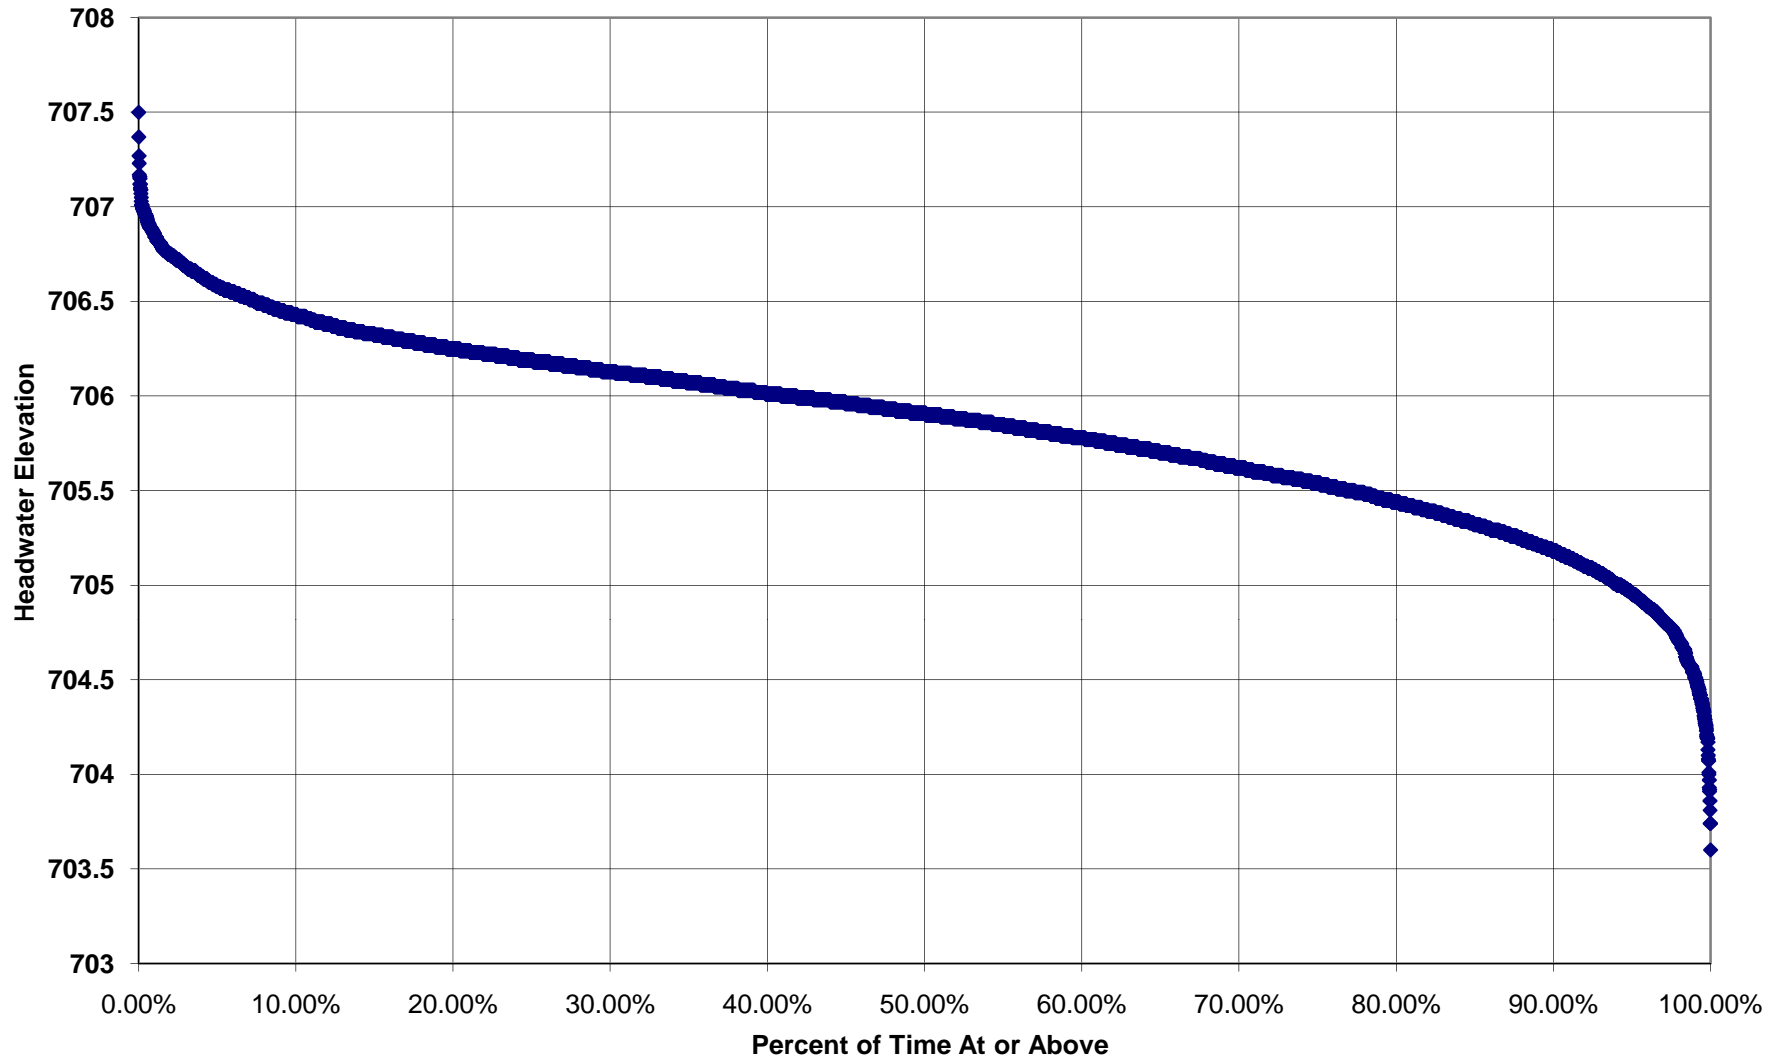

Rocky Reach Headwater Duration Curve for 2011

Rocky Reach Headwater Duration Curve for 2010

Rocky Reach Headwater Duration Curve for 2009

Rocky Reach Headwater Duration Curve for 2008

Rocky Reach Headwater Duration Curve for 2007

Rocky Reach Headwater Duration Curve for 2006

Rocky Reach Headwater Duration Curve for 2005