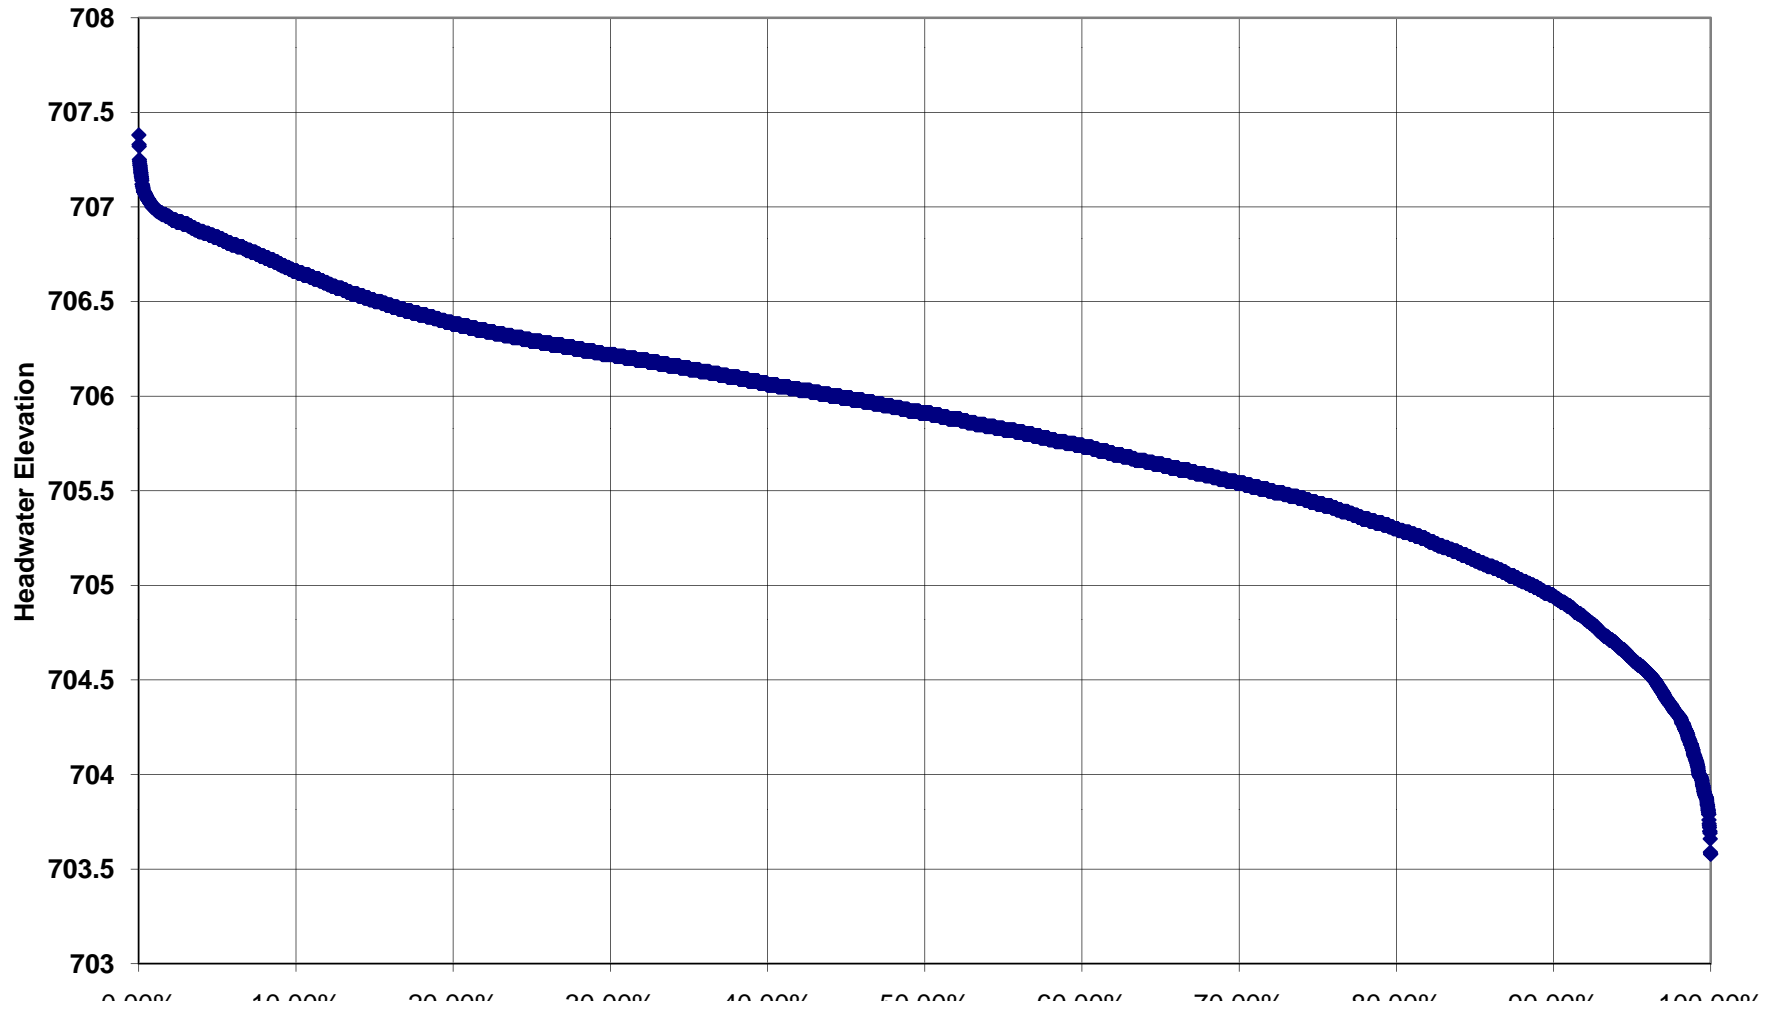

Rocky Reach Headwater Duration Curve for 2011

Rocky Reach Headwater Duration Curve for 2010

Rocky Reach Headwater Duration Curve for 2009

Rocky Reach Headwater Duration Curve for 2008

Rocky Reach Headwater Duration Curve for 2007

Rocky Reach Headwater Duration Curve for 2006

Rocky Reach Headwater Duration Curve for 2005