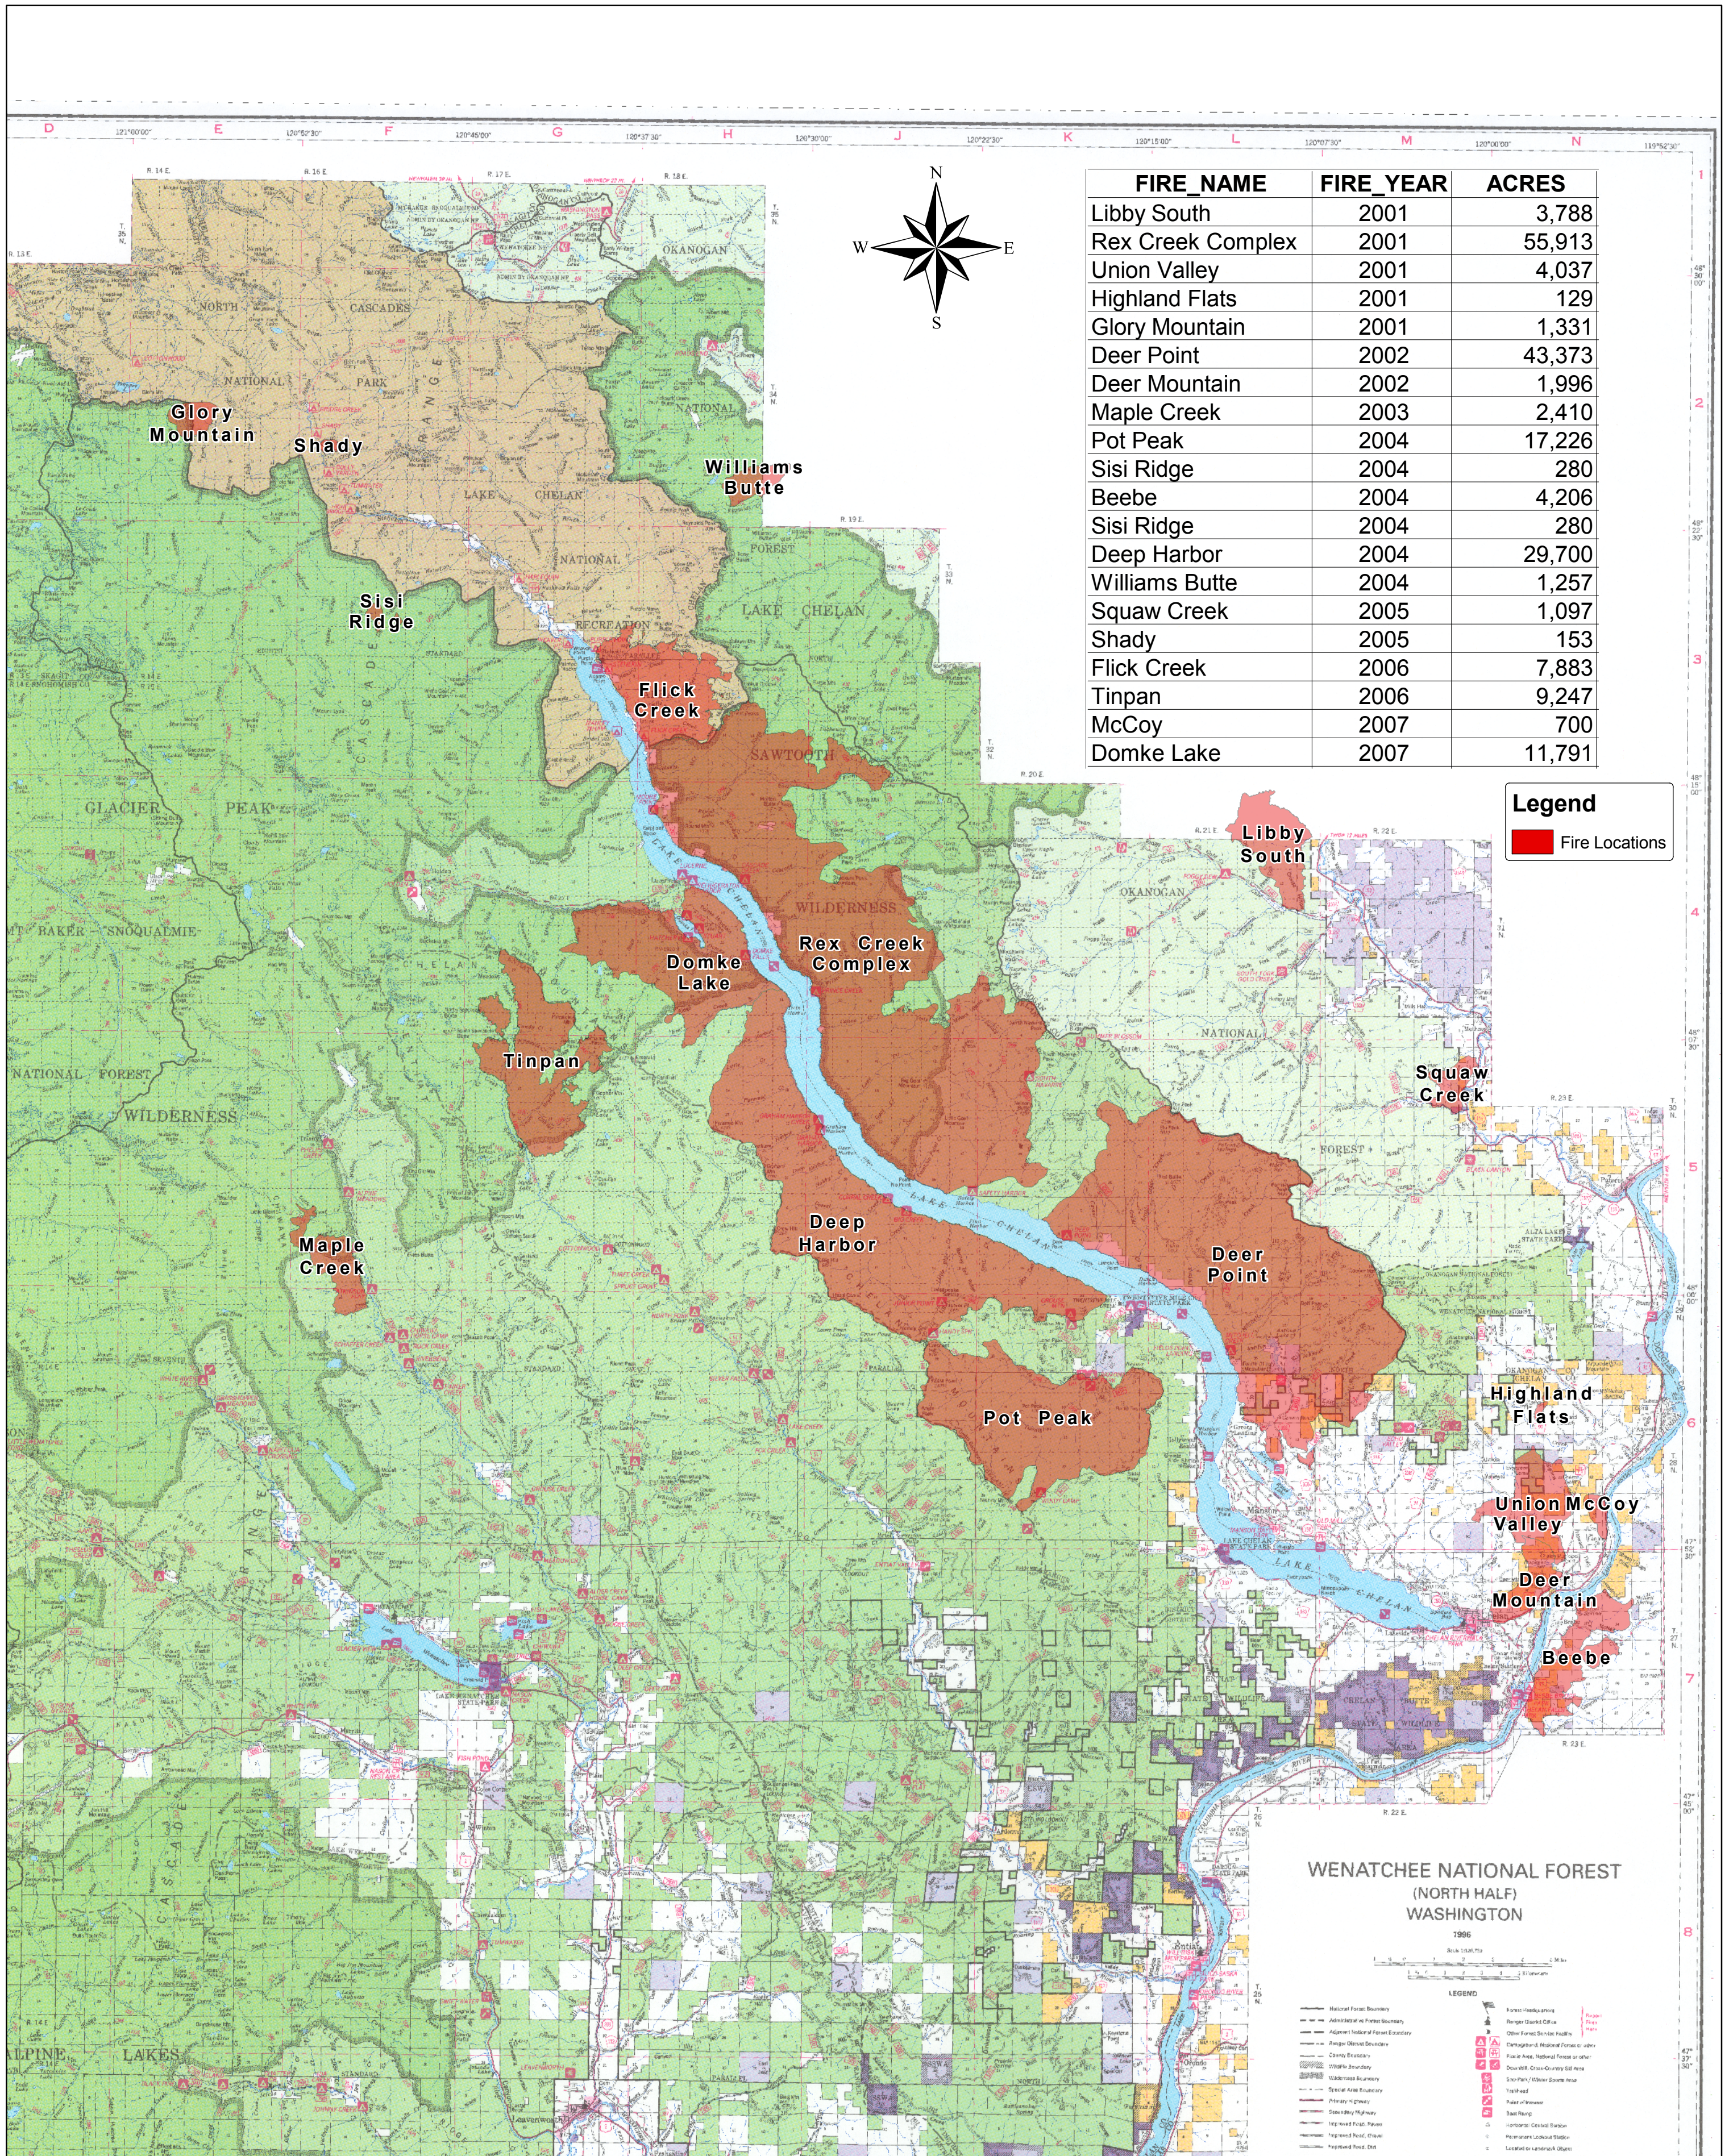

# Chelan Ranger District Large Fire History 2000 to 2007

FIRE_NAME	FIRE_YEAR	ACRES
Libby South	2001	3,788
Rex Creek Complex	2001	55,913
Union Valley	2001	4,037
Highland Flats	2001	129
Glory Mountain	2001	1,331
Deer Point	2002	43,373
Deer Mountain	2002	1,996
Maple Creek	2003	2,410
Pot Peak	2004	17,226
Sisi Ridge	2004	280
Beebe	2004	4,206
Sisi Ridge	2004	280
Deep Harbor	2004	29,700
Williams Butte	2004	1,257
Squaw Creek	2005	1,097
Shady	2005	153
Flick Creek	2006	7,883
Tinpan	2006	9,247
McCoy	2007	700
Domke Lake	2007	11,791

**Legend**  
■ Fire Locations

WENATCHEE NATIONAL FOREST  
 (NORTH HALF)  
 WASHINGTON  
 1996

**LEGEND**

- National Forest Boundary
- Administrative or Forest Boundary
- Adjacent National Forest Boundary
- Range District Boundary
- County Boundary
- Wilderness Boundary
- Special Area Boundary
- Priority Highway
- State Highway
- Highway Front, Power
- Highway Front, Other
- Forest Habitat Area
- Ranger District CRMA
- Other Forest Service Habitat
- Designated National Forest or other
- Private Area, National Forest or other
- Double-Check County S&L Area
- Six-Park/Other Special Area
- Trailhead
- Point of Interest
- Boat Ramp
- National Forest Station
- Historical Landmark Station
- Local or Landmark Object

1:233,750      1 inch equals 3.69 miles

0      3      6      12      18      24      Miles